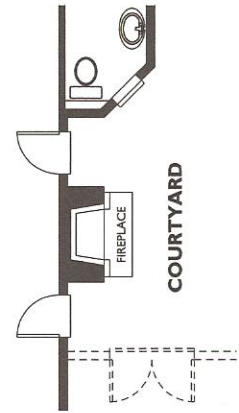

Vita Collection - Vesta Plan 6050

Optional Fireplace
At Courtyard

Optional Bath 3
At Den

Optional Den
At Guest

Optional Bay Window
At Master Suite

Trilogy
at Vistancia