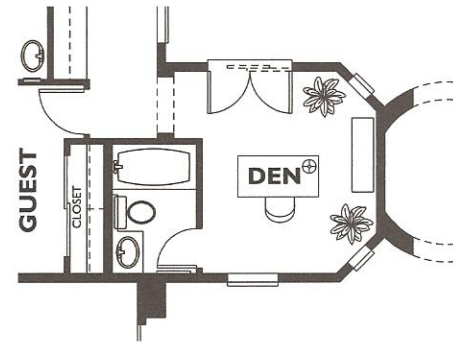

Vita Collection - Vesta Plan 6050

Optional Fireplace
At Courtyard

Optional Bath 3
At Den

Optional Den
At Guest

Optional Bay Window
At Master Suite

Trilogy
at Vistancia