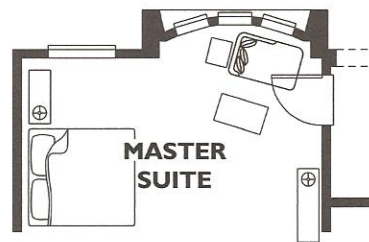

Vita Collection - Vesta Plan 6050

Optional Fireplace
At Courtyard

Optional Bath 3
At Den

Optional Den
At Guest

Optional Bay Window
At Master Suite

Trilogy
at Vistancia