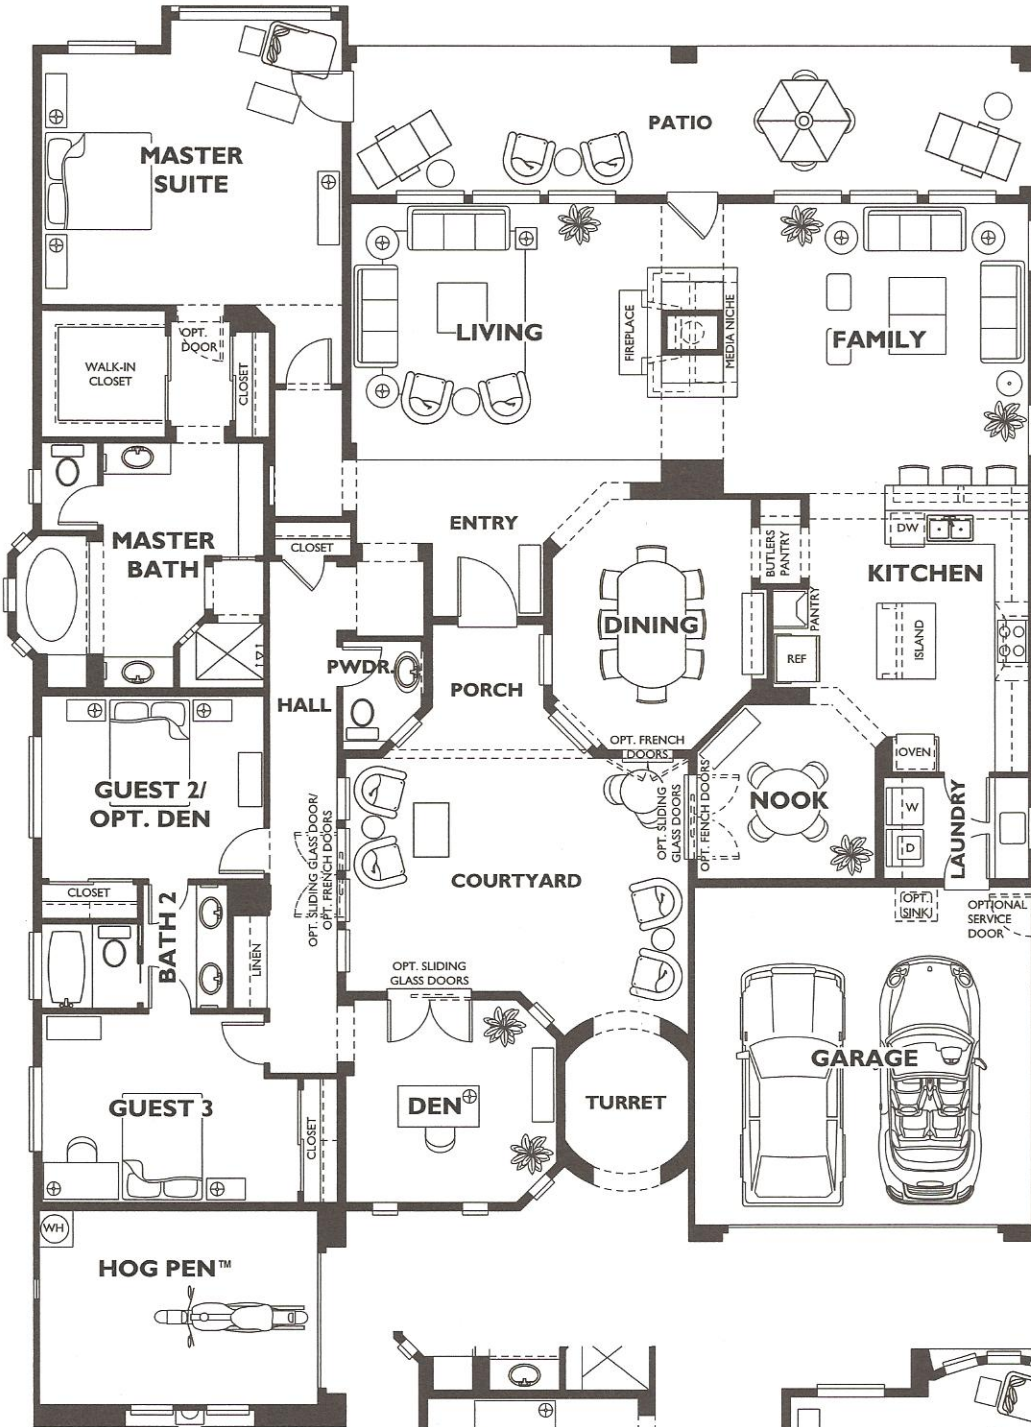

Vita Collection - Vesta Plan 6050

Optional Fireplace
At Courtyard

Optional Bath 3
At Den

Optional Den
At Guest

Optional Bay Window
At Master Suite

Trilogy
at Vistancia