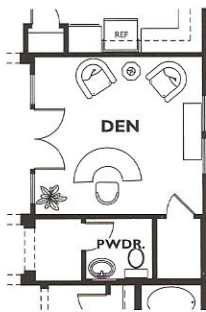

Vita Collection - Cartagena Plan 5550

Color indicates optional features as shown on Model Home. Options are not included in the base plan, please see community for details.

Options

Optional Den 1

Optional Den 2

Optional Den 3

Optional Guest Bedroom

Optional Hal's Garage

Fireplace 1
At Covered Patio

Fireplace 2
At Covered Patio

Optional Shower
At Bath 2

Optional Wet Bar

Optional Expanded
Garage Storage

Optional
Fireplace
At Gathering Spot

Optional
Sliding Glass Door
At Master Bedroom

Optional
Linen Cabinet

Optional
Casita
At Elevation 'B' & 'C'

Optional Casita
At Elevation 'A'