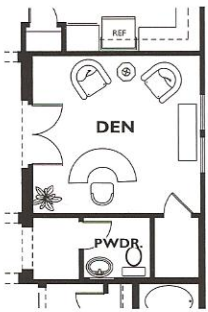

Vita Collection - Cartagena Plan 5550

Color indicates optional features as shown on Model Home. Options are not included in the base plan, please see community for details.

Options

Optional Den 1

Optional Den 2

Optional Den 3

Optional Guest Bedroom

Optional Hal's Garage

Fireplace 1
At Covered Patio

Fireplace 2
At Covered Patio

Optional Shower
At Bath 2

Optional Wet Bar

Optional Expanded
Garage Storage

Optional
Fireplace
At Gathering Spot

Optional
Sliding Glass Door
At Master Bedroom

Optional
Linen Cabinet

Optional
Casita
At Elevation 'B' & 'C'

Optional Casita
At Elevation 'A'