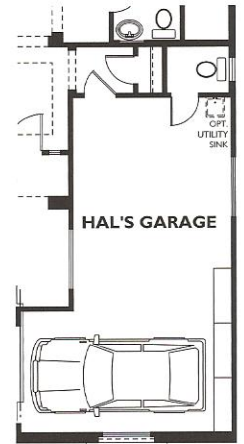

Vita Collection - Cartagena Plan 5550

Color indicates optional features as shown on Model Home. Options are not included in the base plan, please see community for details.

Options

Optional Den 1

Optional Den 2

Optional Den 3

Optional Guest Bedroom

Optional Hal's Garage

Fireplace 1
At Covered Patio

Fireplace 2
At Covered Patio

Optional Shower
At Bath 2

Optional Wet Bar

Optional Expanded
Garage Storage