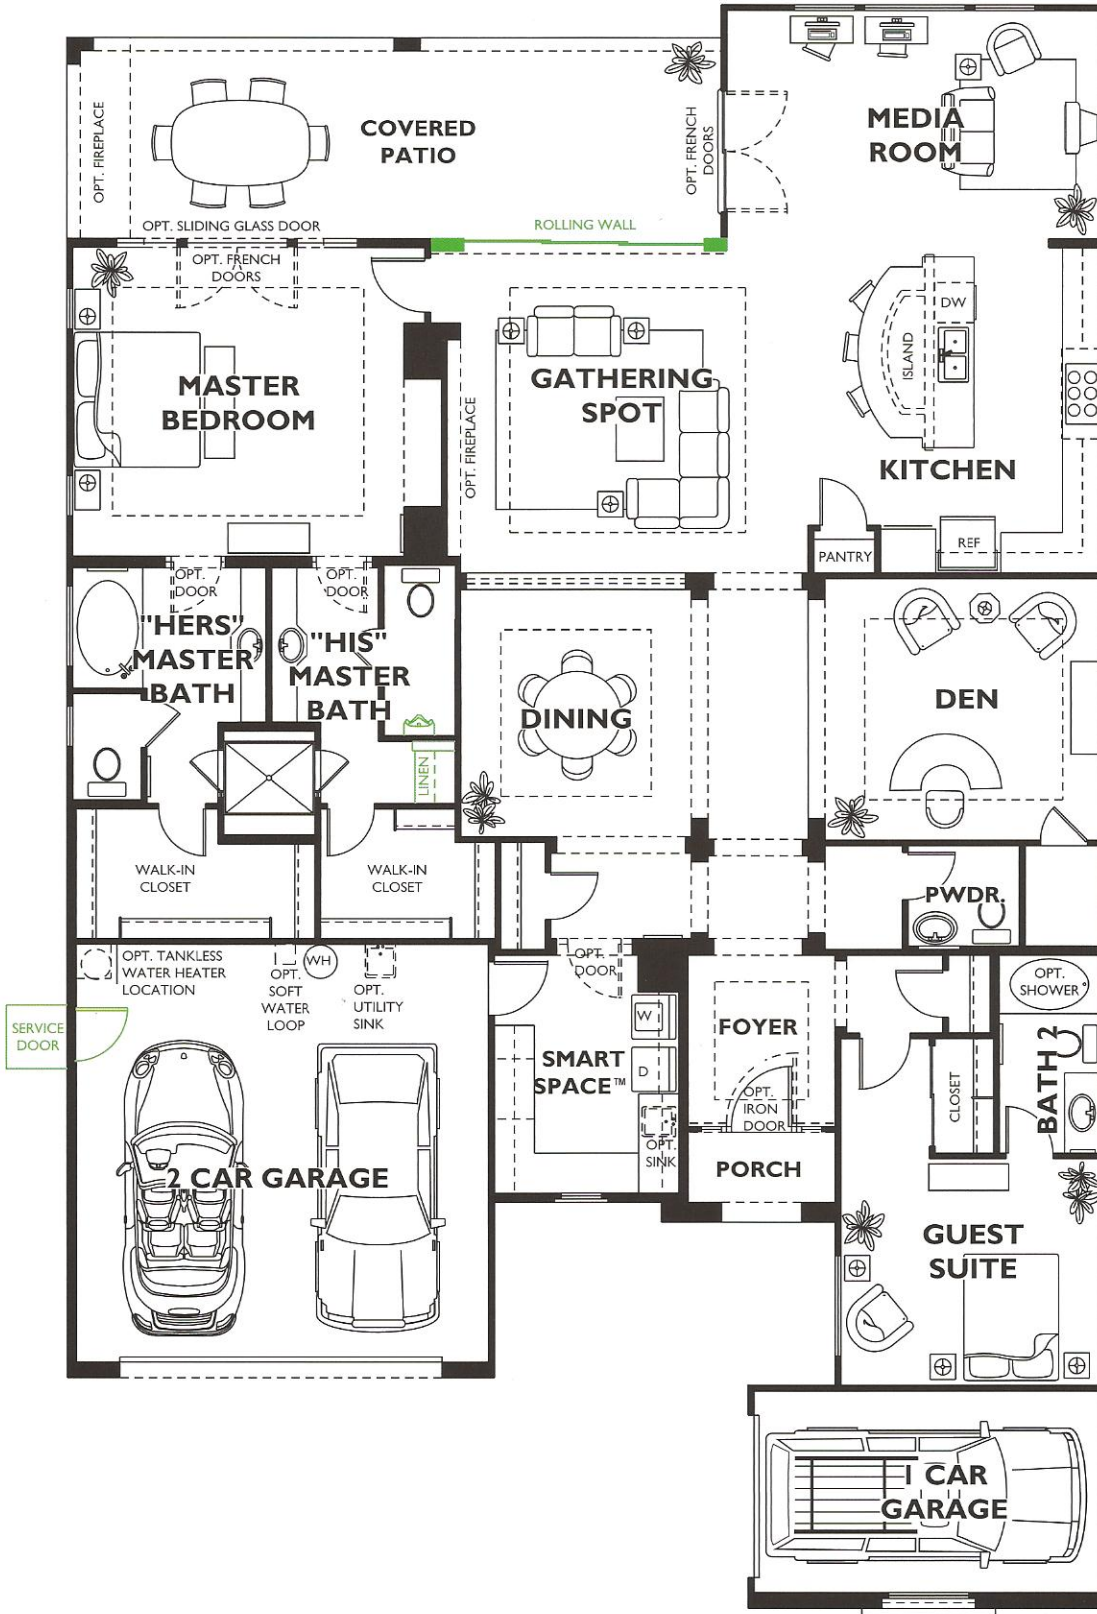

Vita Collection - Cartagena Plan 5550

Color indicates optional features as shown on Model Home. Options are not included in the base plan, please see community for details.

Options

Optional Den 1

Optional Den 2

Optional Den 3

Optional Guest Bedroom

Optional Hal's Garage

Fireplace 1
At Covered Patio

Fireplace 2
At Covered Patio

Optional Shower
At Bath 2

Optional Wet Bar

Optional Expanded
Garage Storage

Optional
Fireplace
At Gathering Spot

Optional
Sliding Glass Door
At Master Bedroom

Optional
Linen Cabinet

Optional
Casita
At Elevation 'B' & 'C'

Optional Casita
At Elevation 'A'