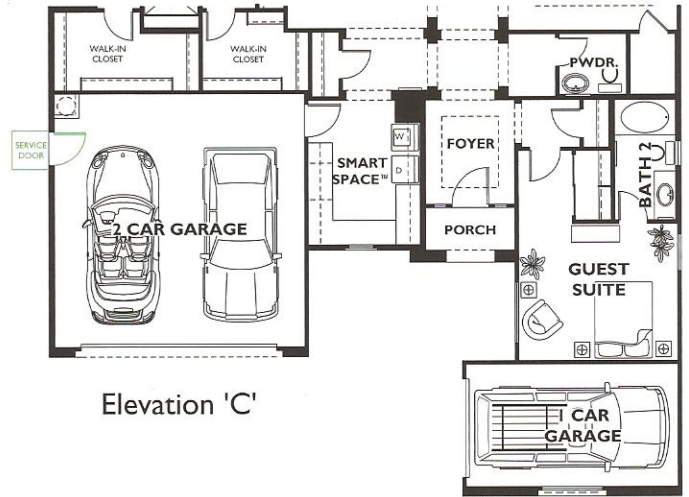

Vita Collection - Cartagena Plan 5550

Color indicates optional features as shown on Model Home. Options are not included in the base plan, please see community for details.

Options

Optional Den 1

Optional Den 2

Optional Den 3

Optional Guest Bedroom

Optional Hal's Garage

Fireplace 1
At Covered Patio

Fireplace 2
At Covered Patio

Optional Shower
At Bath 2

Optional Wet Bar

Optional Expanded
Garage Storage

Optional
Fireplace
At Gathering Spot

Optional
Sliding Glass Door
At Master Bedroom

Optional
Linen Cabinet

Optional
Casita
At Elevation 'B' & 'C'

Optional Casita
At Elevation 'A'