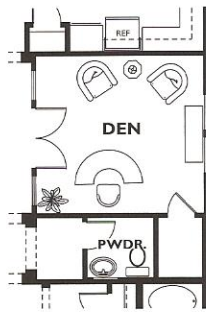

Vita Collection - Cartagena Plan 5550

Color indicates optional features as shown on Model Home. Options are not included in the base plan, please see community for details.

Options

Optional Den 1

Optional Den 2

Optional Den 3

Optional Guest Bedroom

Optional Hal's Garage

Fireplace 1
At Covered Patio

Fireplace 2
At Covered Patio

Optional Shower
At Bath 2

Optional Wet Bar

Optional Expanded
Garage Storage

Optional
Fireplace
At Gathering Spot

Optional
Sliding Glass Door
At Master Bedroom

Optional
Linen Cabinet

Optional
Casita
At Elevation 'B' & 'C'

Optional Casita
At Elevation 'A'