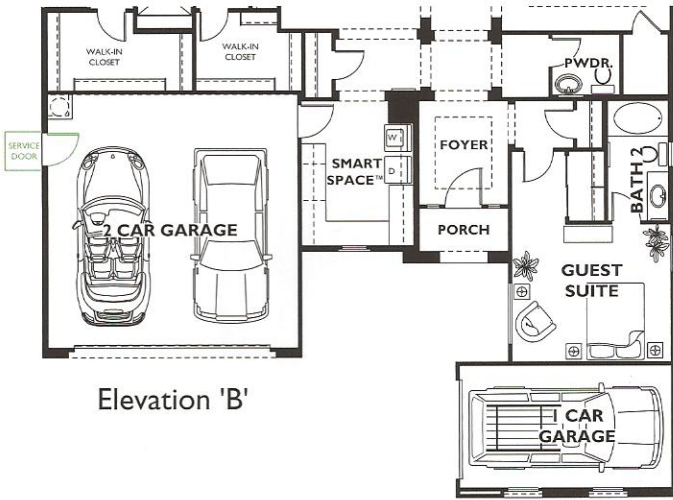

Vita Collection - Cartagena Plan 5550

Color indicates optional features as shown on Model Home. Options are not included in the base plan, please see community for details.

Options

Optional Den 1

Optional Den 2

Optional Den 3

Optional Guest Bedroom

Optional Hal's Garage

Fireplace 1
At Covered Patio

Fireplace 2
At Covered Patio

Optional Shower
At Bath 2

Optional Wet Bar

Optional Expanded
Garage Storage

Optional
Fireplace
At Gathering Spot

Optional
Sliding Glass Door
At Master Bedroom

Optional
Linen Cabinet

Optional
Casita
At Elevation 'B' & 'C'

Optional Casita
At Elevation 'A'