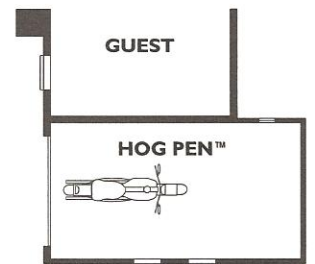

Vita Collection - Aurora Plan 6020

Optional Fireplace
At Courtyard

Optional Guest/
Bath 3
At Den

Optional Hog Pen™

Optional Exercise
At Flex Space

Optional Bay Window
At Master Suite

Trilogy
at Vistancia