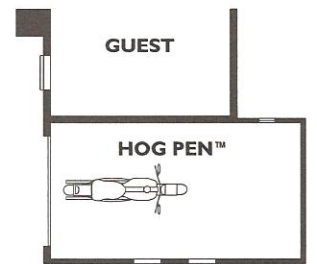

Vita Collection - Aurora Plan 6020

Optional Fireplace
At Courtyard

Optional Guest/
Bath 3
At Den

Optional Hog Pen™

Optional Exercise
At Flex Space

Optional Bay Window
At Master Suite

Trilogy
at Vistancia