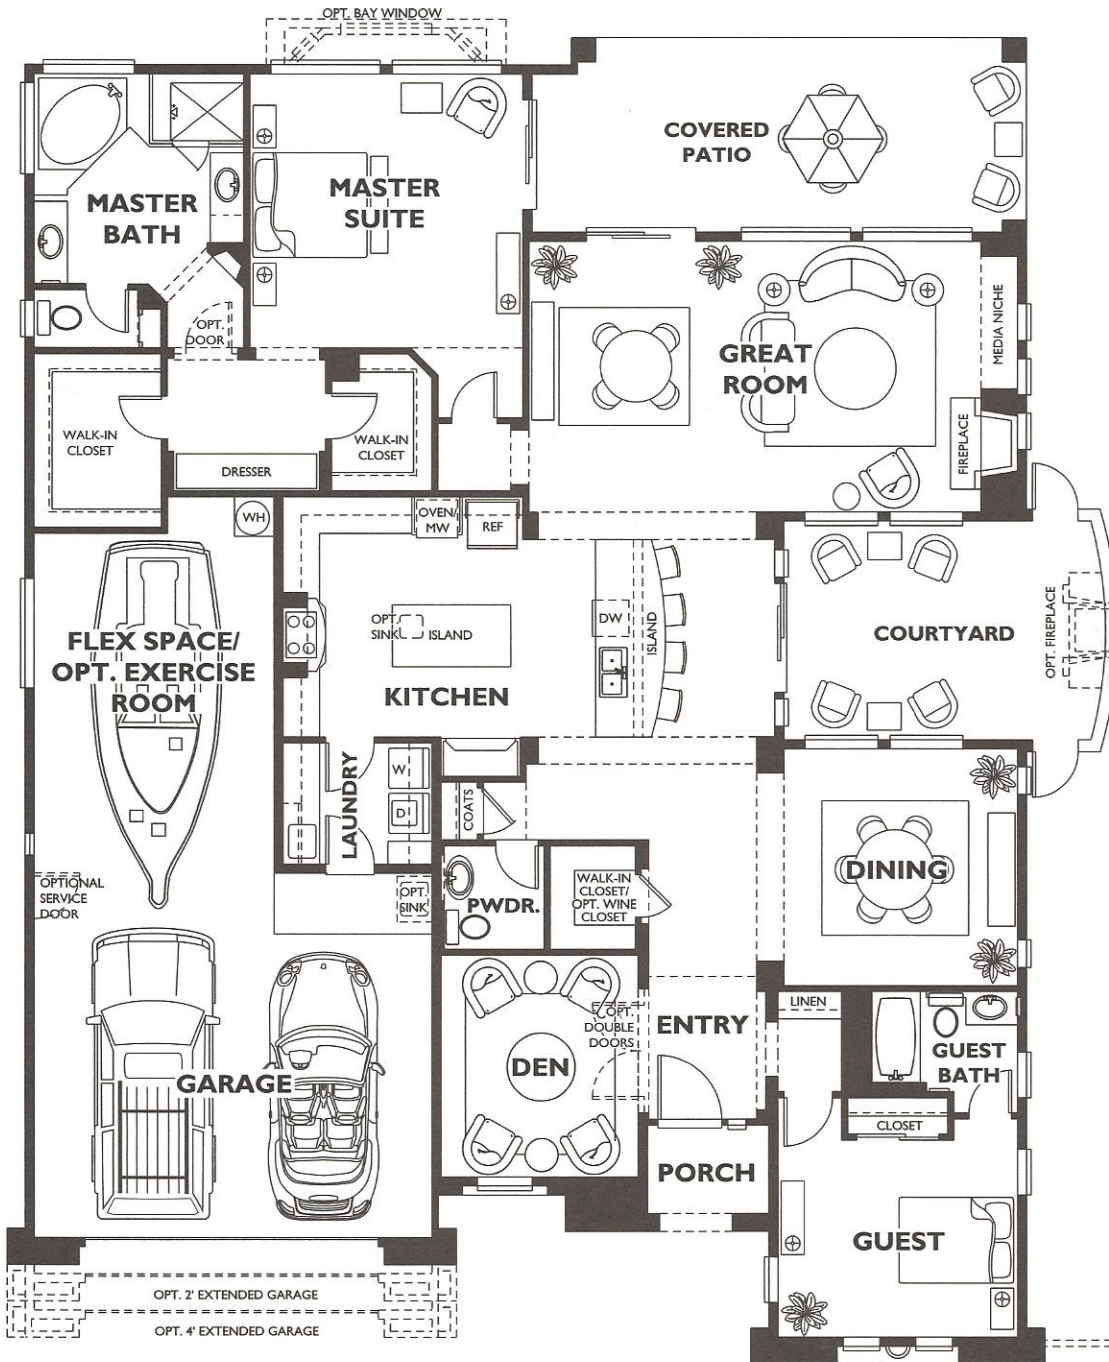

Vita Collection - Aurora Plan 6020

Optional Fireplace
At Courtyard

Optional Guest/
Bath 3
At Den

Optional Hog Pen™

Optional Exercise
At Flex Space

Optional Bay Window
At Master Suite

Trilogy
at Vistancia