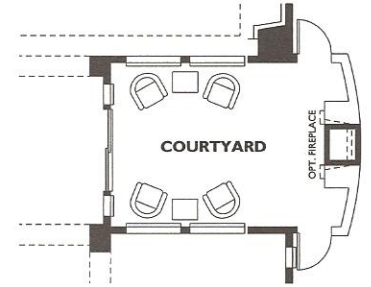

Vita Collection - Aurora Plan 6020

Optional Fireplace
At Courtyard

Optional Guest/
Bath 3
At Den

Optional Hog Pen™

Optional Exercise
At Flex Space

Optional Bay Window
At Master Suite

Trilogy
at Vistancia