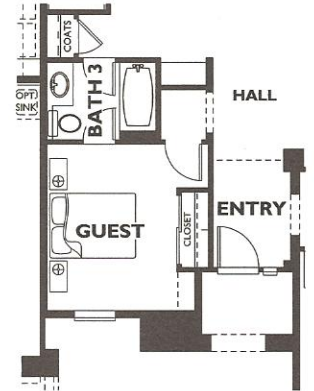

Vita Collection - Aurora Plan 6020

Optional Fireplace
At Courtyard

Optional Guest/
Bath 3
At Den

Optional Hog Pen™

Optional Exercise
At Flex Space

Optional Bay Window
At Master Suite

Trilogy
at Vistancia