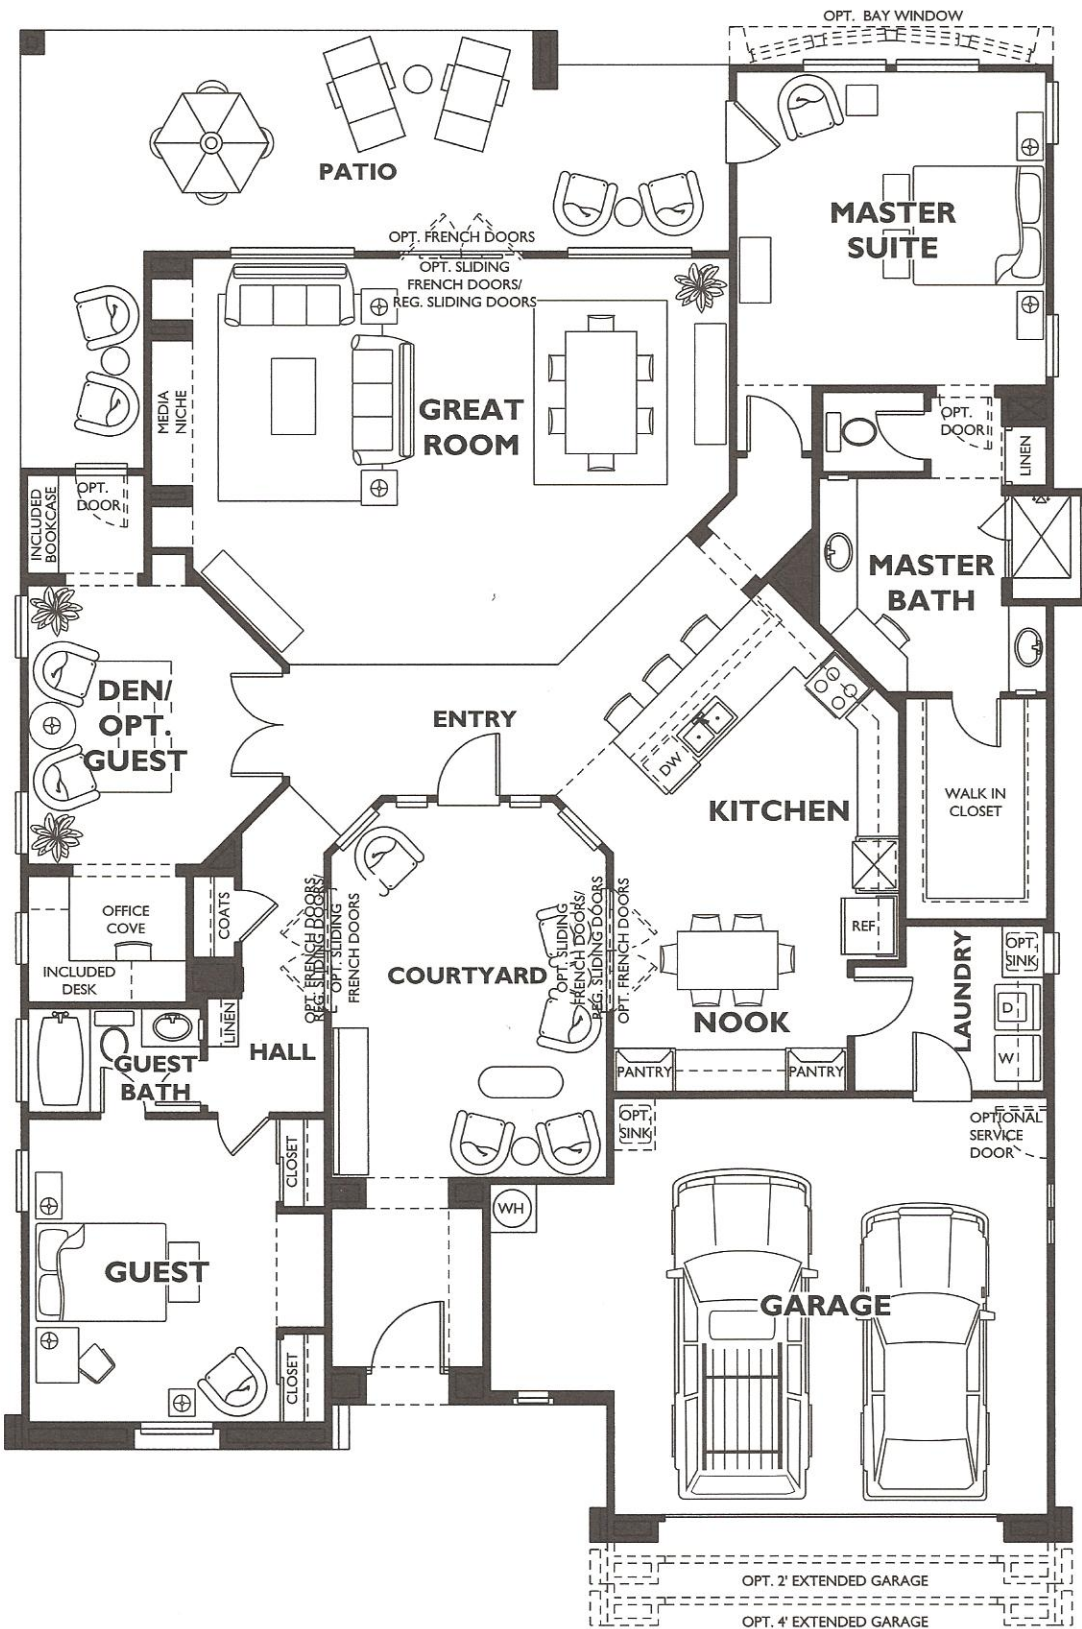

Veritas Collection - Civitas Plan 5021

Optional Guest
At Den

Optional Bay Window
At Master Suite

Optional Fireplace
At Great Room

Trilogy
 at Vistancia