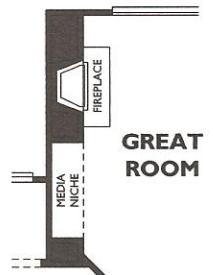

Veritas Collection - Civitas Plan 5021

Optional Guest
At Den

Optional Bay Window
At Master Suite

Optional Fireplace
At Great Room

Trilogy
 at Vistancia