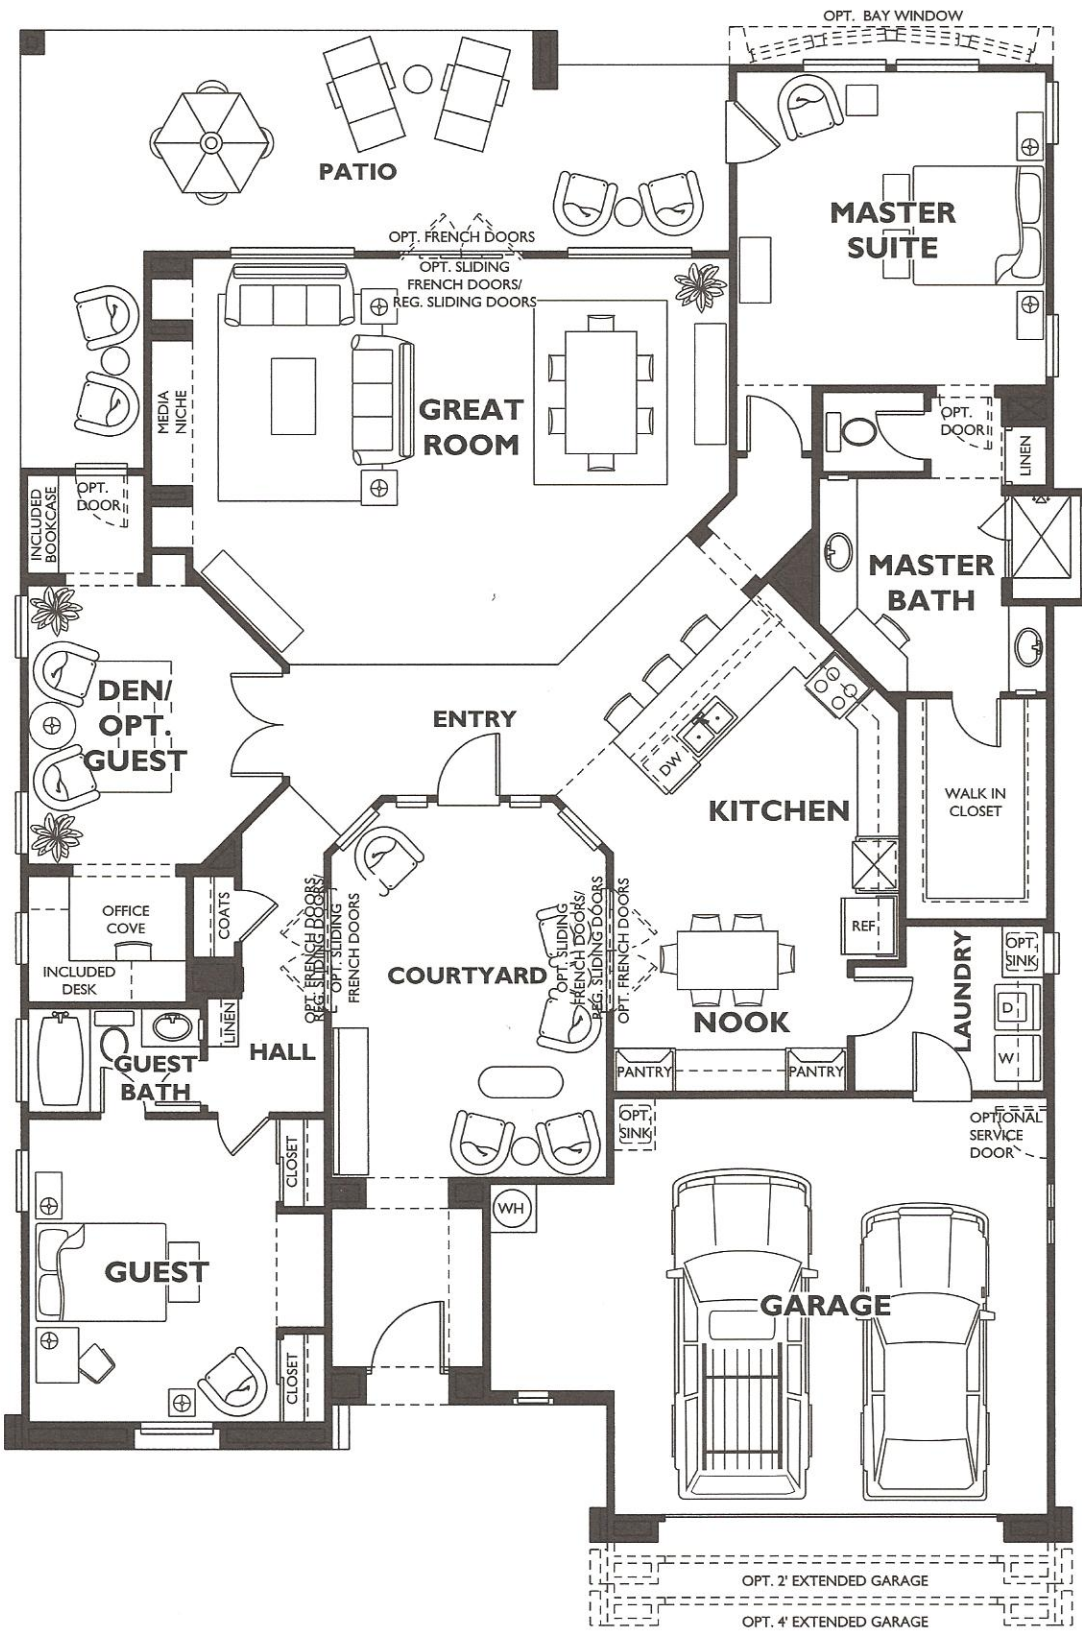

Veritas Collection - Civitas Plan 5021

Optional Guest
At Den

Optional Bay Window
At Master Suite

Optional Fireplace
At Great Room

Trilogy
 at Vistancia