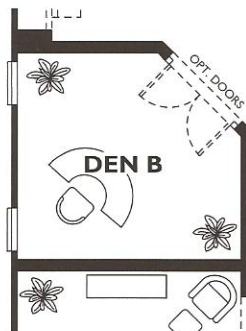

Veritas Collection - Suscito Plan 5010

Color indicates optional features as shown on Model Home. Options are not included in the base plan, please see community for details.

Options

Optional 2'-0" Garage Extension

Optional 4'-0" Garage Extension

Optional Den A

Optional Den B
Ilo Dining

Optional Shower
At Bath 2

Optional Guest Bedroom
Ilo Den

Optional Single
Lite French Door
At Master Bedroom

Optional Bay Window
At Master Bedroom