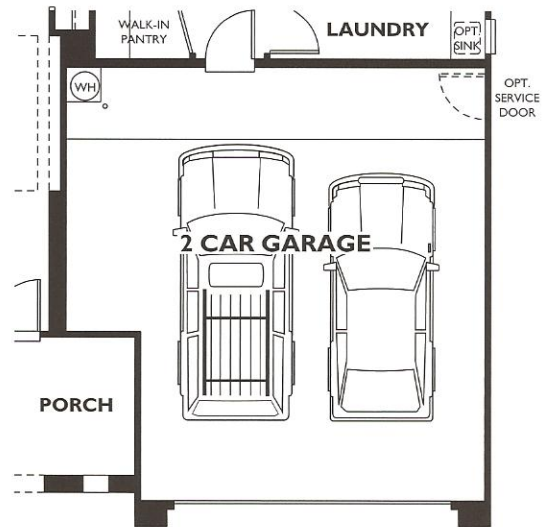

Veritas Collection - Suscito Plan 5010

Color indicates optional features as shown on Model Home. Options are not included in the base plan, please see community for details.

Options

Optional 2'-0" Garage Extension

Optional 4'-0" Garage Extension

Optional Den A

Optional Den B
Ilo Dining

Optional Shower
At Bath 2

Optional Guest Bedroom
Ilo Den

Optional Single
Lite French Door
At Master Bedroom

Optional Bay Window
At Master Bedroom