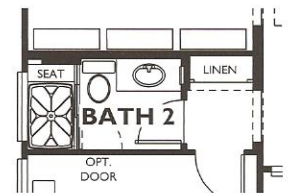

Veritas Collection - Suscito Plan 5010

Color indicates optional features as shown on Model Home. Options are not included in the base plan, please see community for details.

Options

Optional 2'-0" Garage Extension

Optional 4'-0" Garage Extension

Optional Den A

Optional Den B
Ilo Dining

Optional Shower
At Bath 2

Optional Guest Bedroom
Ilo Den

Optional Single
Lite French Door
At Master Bedroom

Optional Bay Window
At Master Bedroom