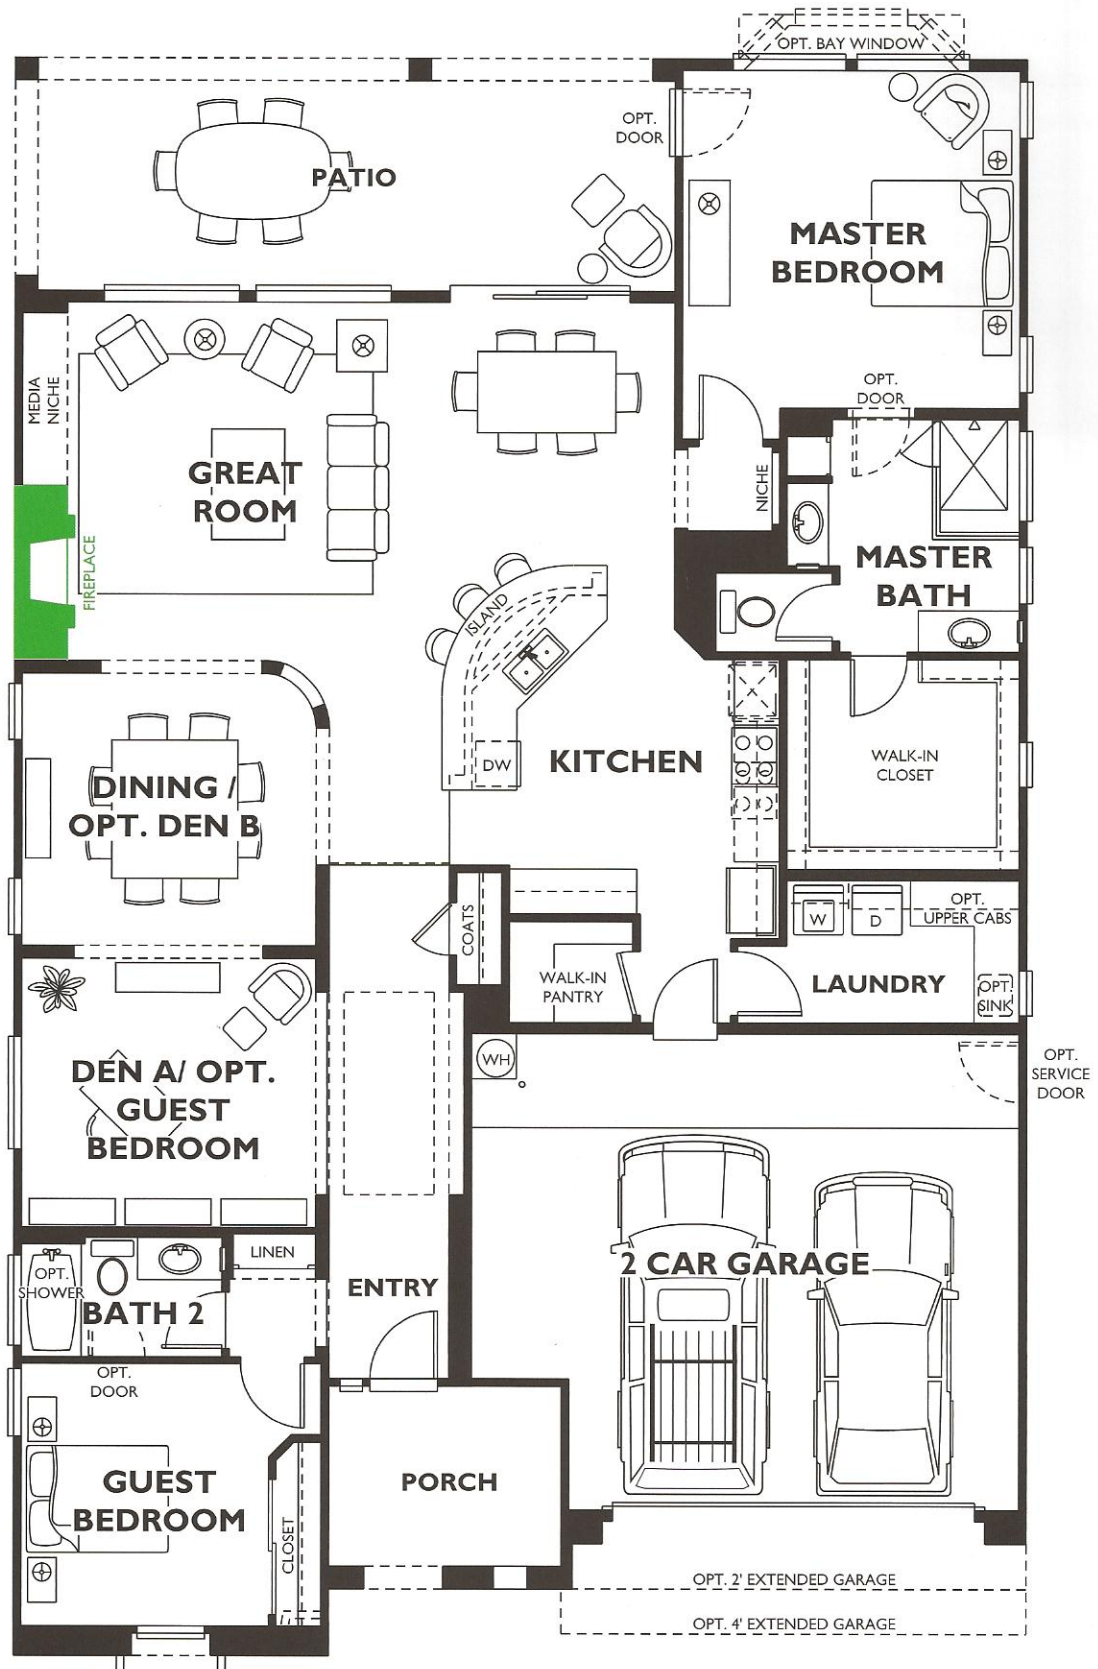

Veritas Collection - Suscito Plan 5010

Color indicates optional features as shown on Model Home. Options are not included in the base plan, please see community for details.

Options

Optional 2'-0" Garage Extension

Optional 4'-0" Garage Extension

Optional Den A

Optional Den B
llo Dining

Optional Shower
At Bath 2

Optional Guest Bedroom
llo Den

Optional Single
Lite French Door
At Master Bedroom

Optional Bay Window
At Master Bedroom