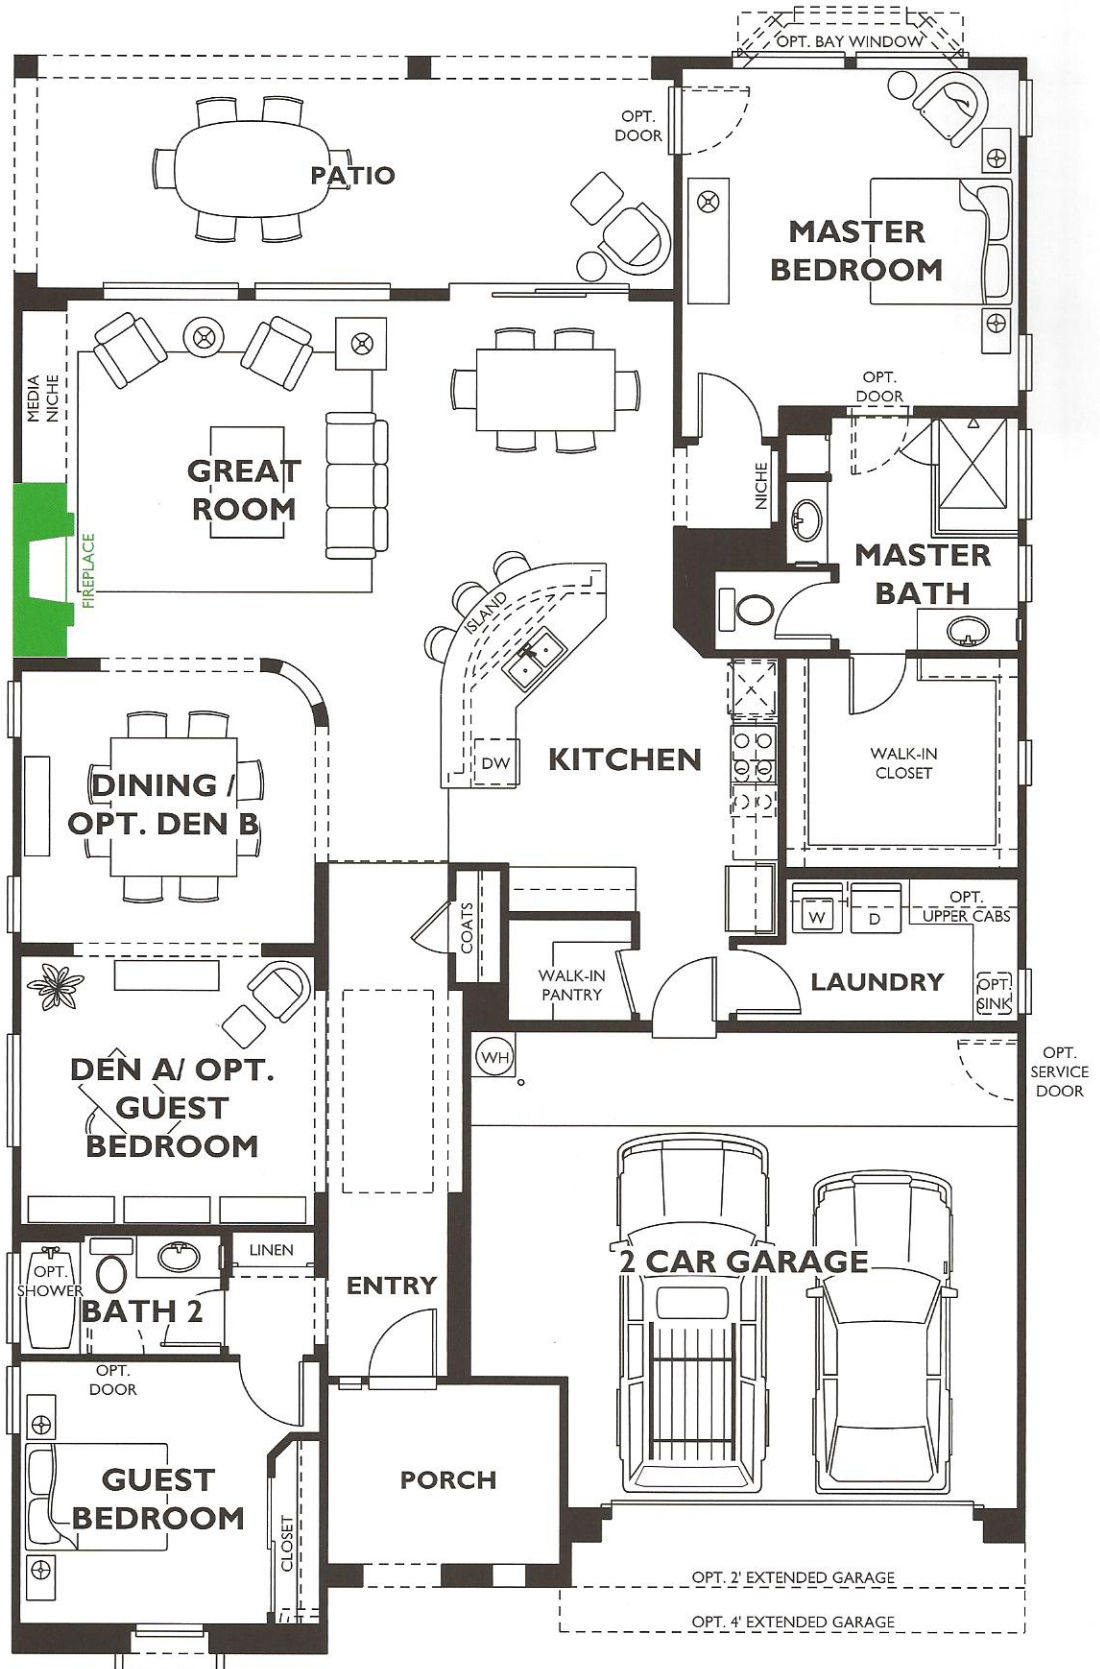

Veritas Collection - Suscito Plan 5010

Color indicates optional features as shown on Model Home. Options are not included in the base plan, please see community for details.

Options

Optional 2'-0" Garage Extension

Optional 4'-0" Garage Extension

Optional Den A

Optional Den B
Ilo Dining

Optional Shower
At Bath 2

Optional Guest Bedroom
Ilo Den

Optional Single
Lite French Door
At Master Bedroom

Optional Bay Window
At Master Bedroom