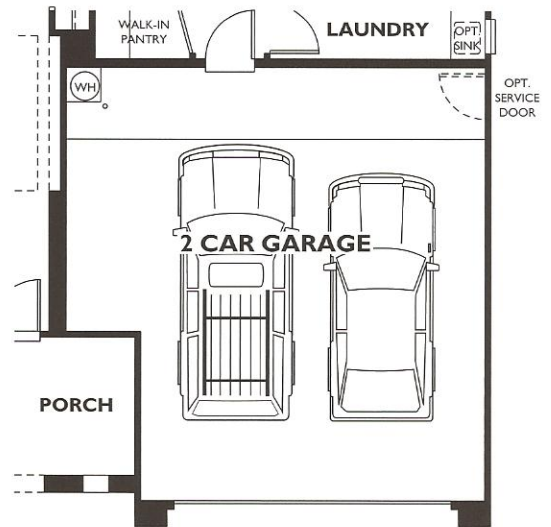

Veritas Collection - Suscito Plan 5010

Color indicates optional features as shown on Model Home. Options are not included in the base plan, please see community for details.

Options

Optional 2'-0" Garage Extension

Optional 4'-0" Garage Extension

Optional Den A

Optional Den B
llo Dining

Optional Shower
At Bath 2

Optional Guest Bedroom
llo Den

Optional Single
Lite French Door
At Master Bedroom

Optional Bay Window
At Master Bedroom