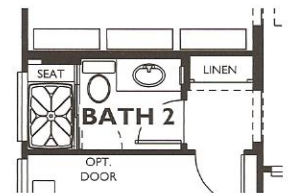

Veritas Collection - Suscito Plan 5010

Color indicates optional features as shown on Model Home. Options are not included in the base plan, please see community for details.

Options

Optional 2'-0" Garage Extension

Optional 4'-0" Garage Extension

Optional Den A

Optional Den B
llo Dining

Optional Shower
At Bath 2

Optional Guest Bedroom
llo Den

Optional Single
Lite French Door
At Master Bedroom

Optional Bay Window
At Master Bedroom