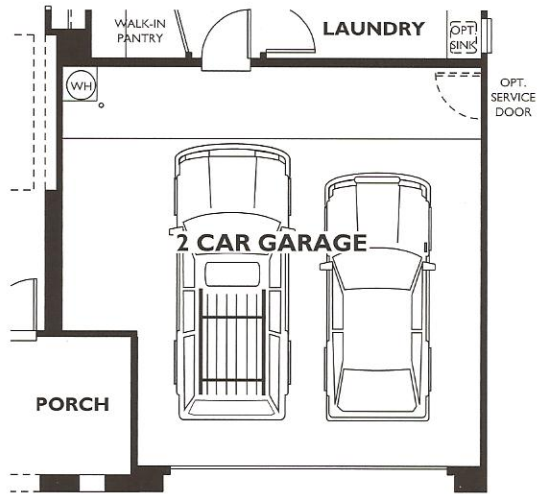

Veritas Collection - Suscito Plan 5010

Color indicates optional features as shown on Model Home. Options are not included in the base plan, please see community for details.

Options

Optional 2'-0" Garage Extension

Optional 4'-0" Garage Extension

Optional Den A

Optional Den B
Ilo Dining

Optional Shower
At Bath 2

Optional Guest Bedroom
Ilo Den

Optional Single
Lite French Door
At Master Bedroom

Optional Bay Window
At Master Bedroom