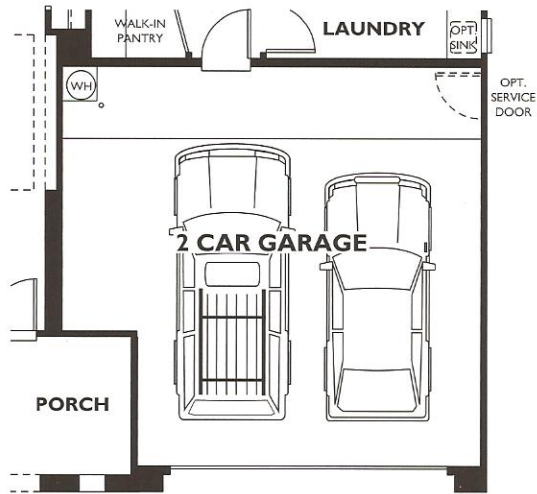

Veritas Collection - Suscito Plan 5010

Color indicates optional features as shown on Model Home. Options are not included in the base plan, please see community for details.

Options

Optional 2'-0" Garage Extension

Optional 4'-0" Garage Extension

Optional Den A

Optional Den B
llo Dining

Optional Shower
At Bath 2

Optional Guest Bedroom
llo Den

Optional Single
Lite French Door
At Master Bedroom

Optional Bay Window
At Master Bedroom