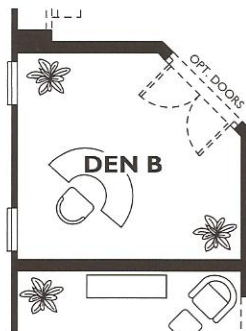

Veritas Collection - Suscito Plan 5010

Color indicates optional features as shown on Model Home. Options are not included in the base plan, please see community for details.

Options

Optional 2'-0" Garage Extension

Optional 4'-0" Garage Extension

Optional Den A

Optional Den B
llo Dining

Optional Shower
At Bath 2

Optional Guest Bedroom
llo Den

Optional Single
Lite French Door
At Master Bedroom

Optional Bay Window
At Master Bedroom