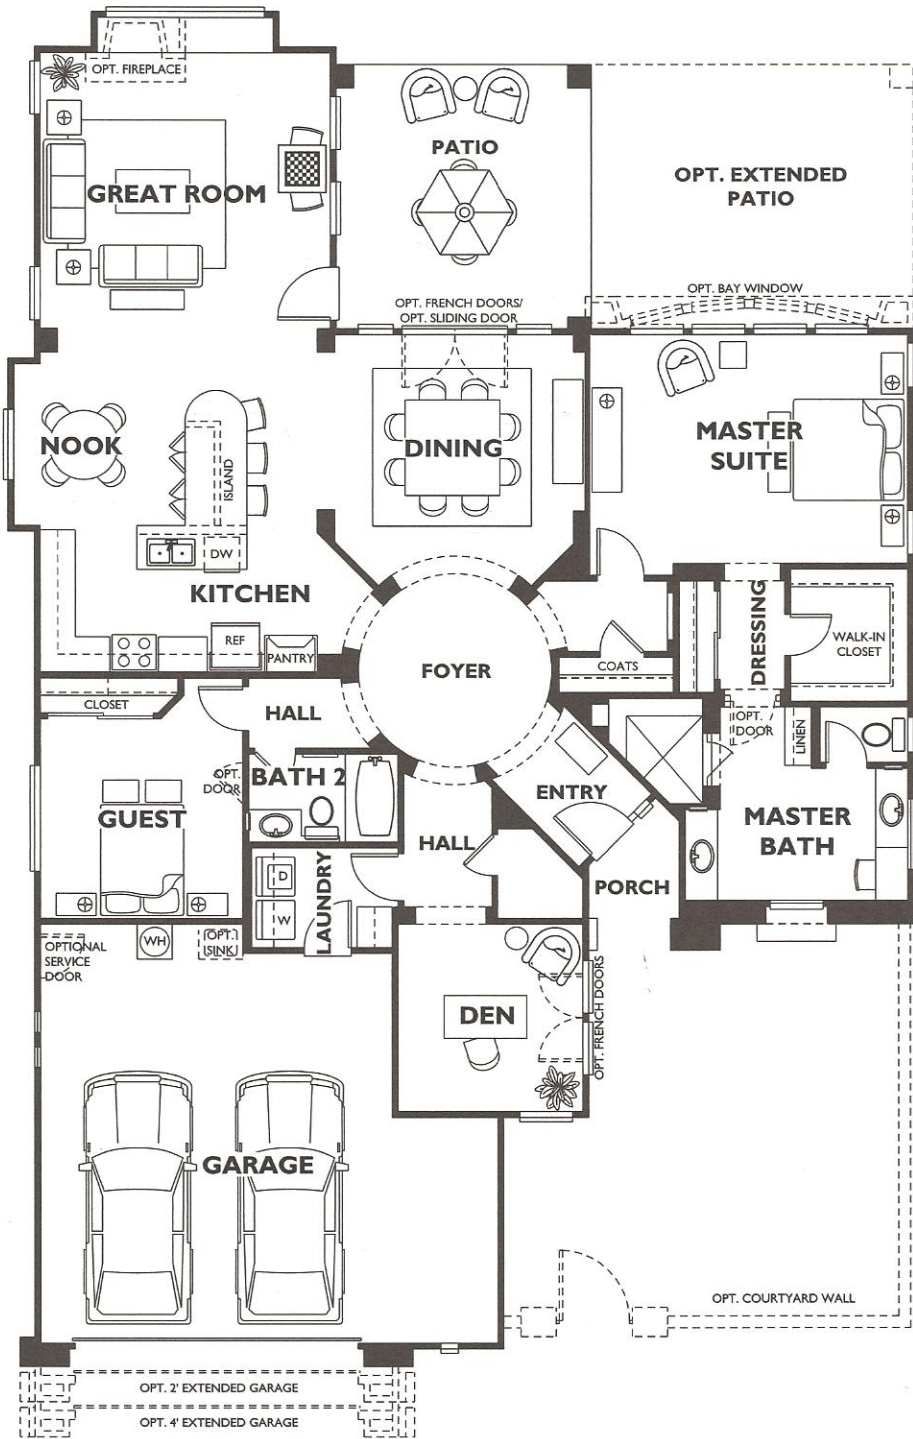

Veritas Collection - Serenitas Plan 5006

Optional Casita

Optional Bay Window
W/ Extended Patio
At Master Suite

Optional Fireplace
At Great Room

Trilogy
at Vistancia