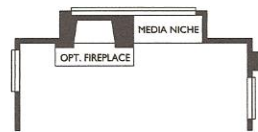

Veritas Collection - Serenitas Plan 5006

Optional Casita

Optional Bay Window
W/ Extended Patio
At Master Suite

Optional Fireplace
At Great Room

Trilogy
at Vistancia