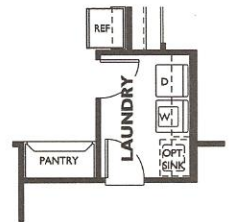

Natura Collection - Montis Plan 4052

Optional Retreat
Ilo Den

Courtyard Wall
At Desert Classic Elevation
(Optional at Spanish & Santa Barbara Elevation)

Optional Bay
At Master Suite

Optional Laundry

Trilogy
at Vistancia