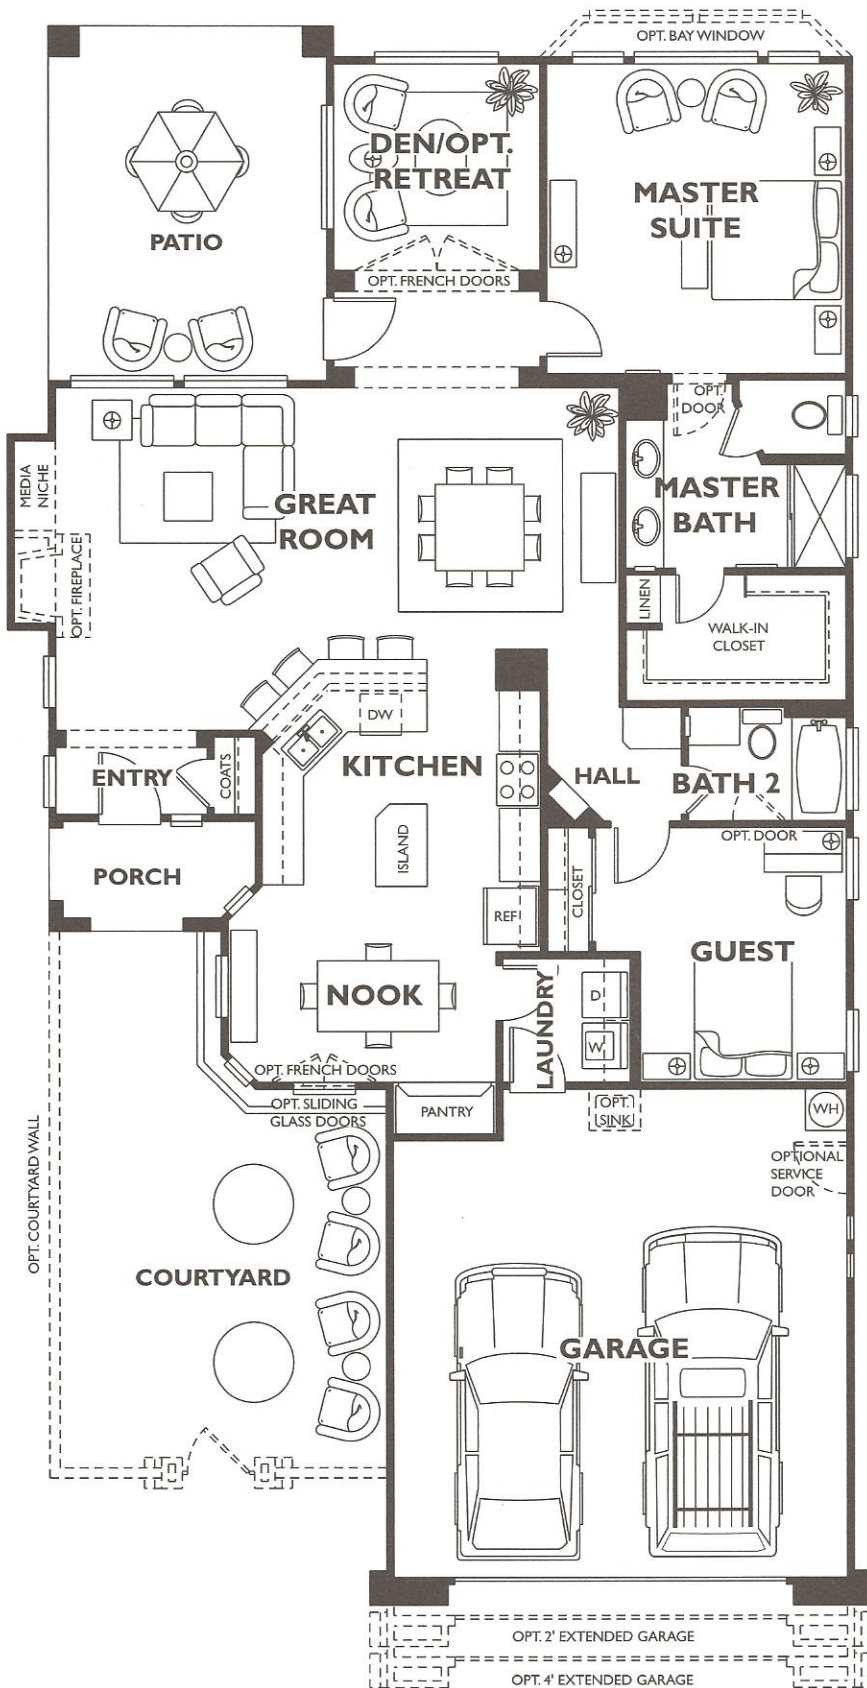

Natura Collection - Montis Plan 4052

Optional Retreat
Ilo Den

Courtyard Wall
At Desert Classic Elevation
(Optional at Spanish & Santa Barbara Elevation)

Optional Bay
At Master Suite

Optional Laundry

Trilogy
at Vistancia