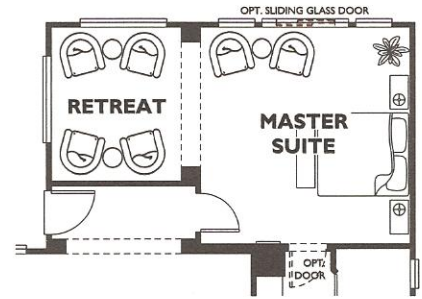

Natura Collection - Montis Plan 4052

Optional Retreat
Ilo Den

Courtyard Wall
At Desert Classic Elevation
(Optional at Spanish & Santa Barbara Elevation)

Optional Bay
At Master Suite

Optional Laundry

Trilogy
at Vistancia