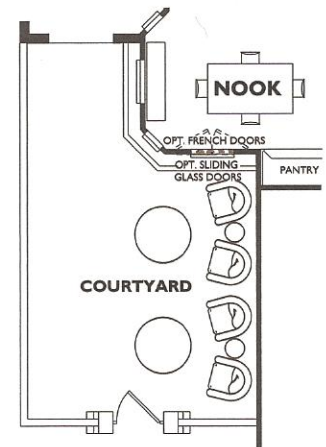

Natura Collection - Montis Plan 4052

Optional Retreat
Ilo Den

Courtyard Wall
At Desert Classic Elevation
(Optional at Spanish & Santa Barbara Elevation)

Optional Bay
At Master Suite

Optional Laundry

Trilogy
at Vistancia