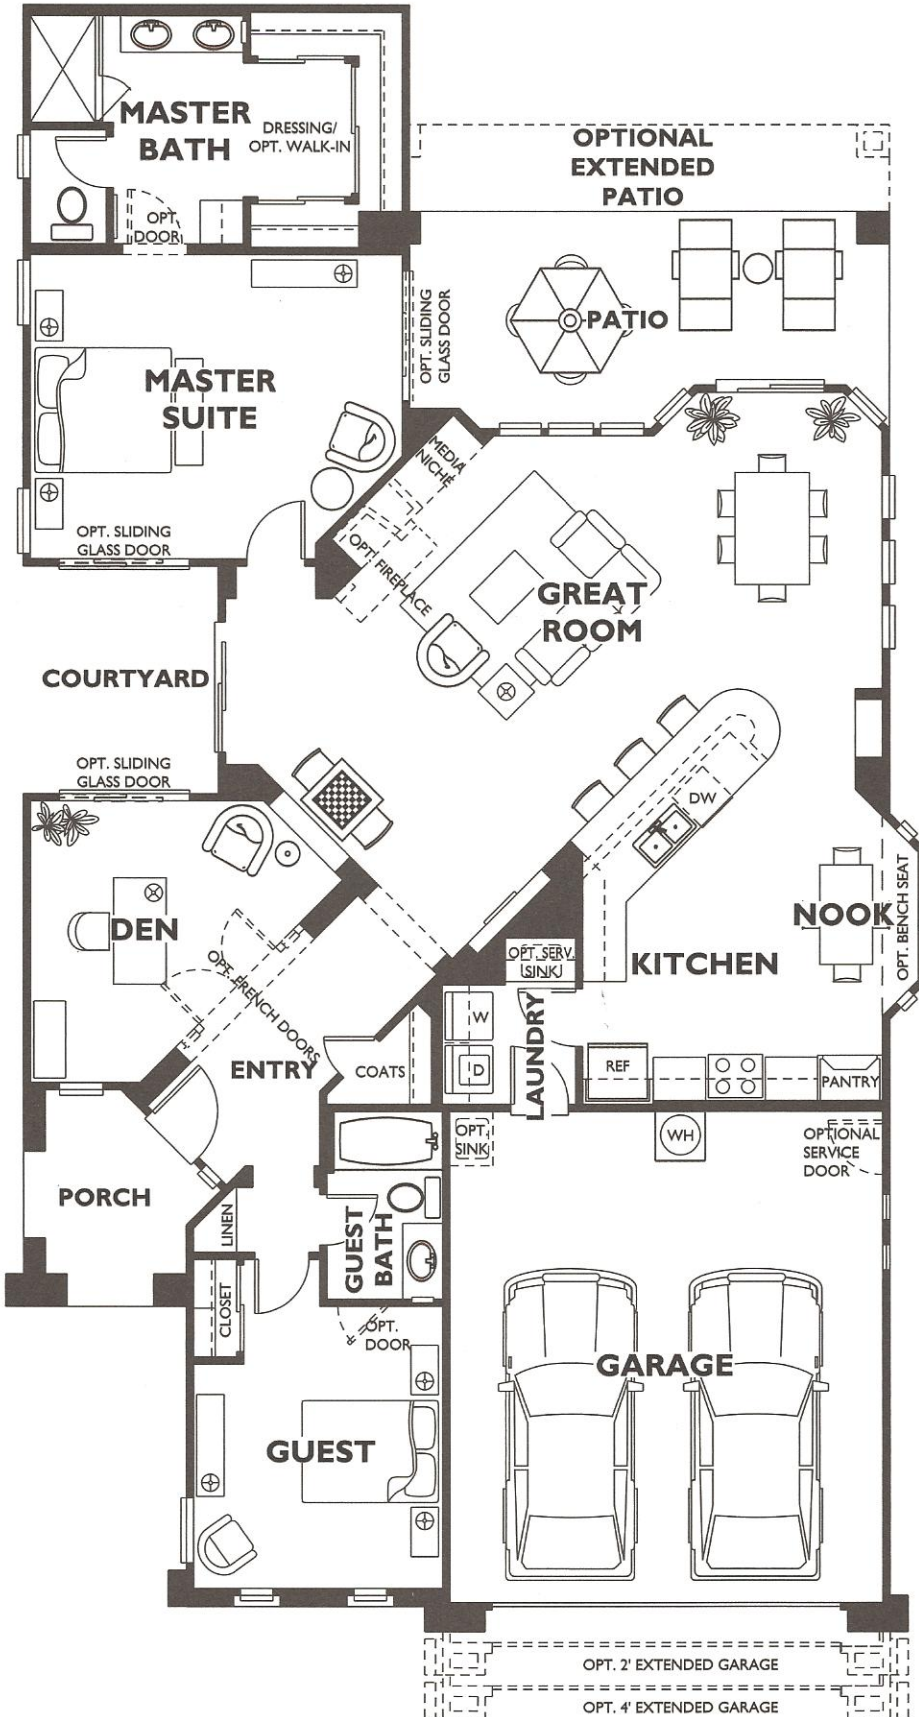

Natura Collection - Solis Plan 4075

Optional Walk-In Closet
At Master Bath

Optional Media Niche
At Great Room

Trilogy
at Vistancia