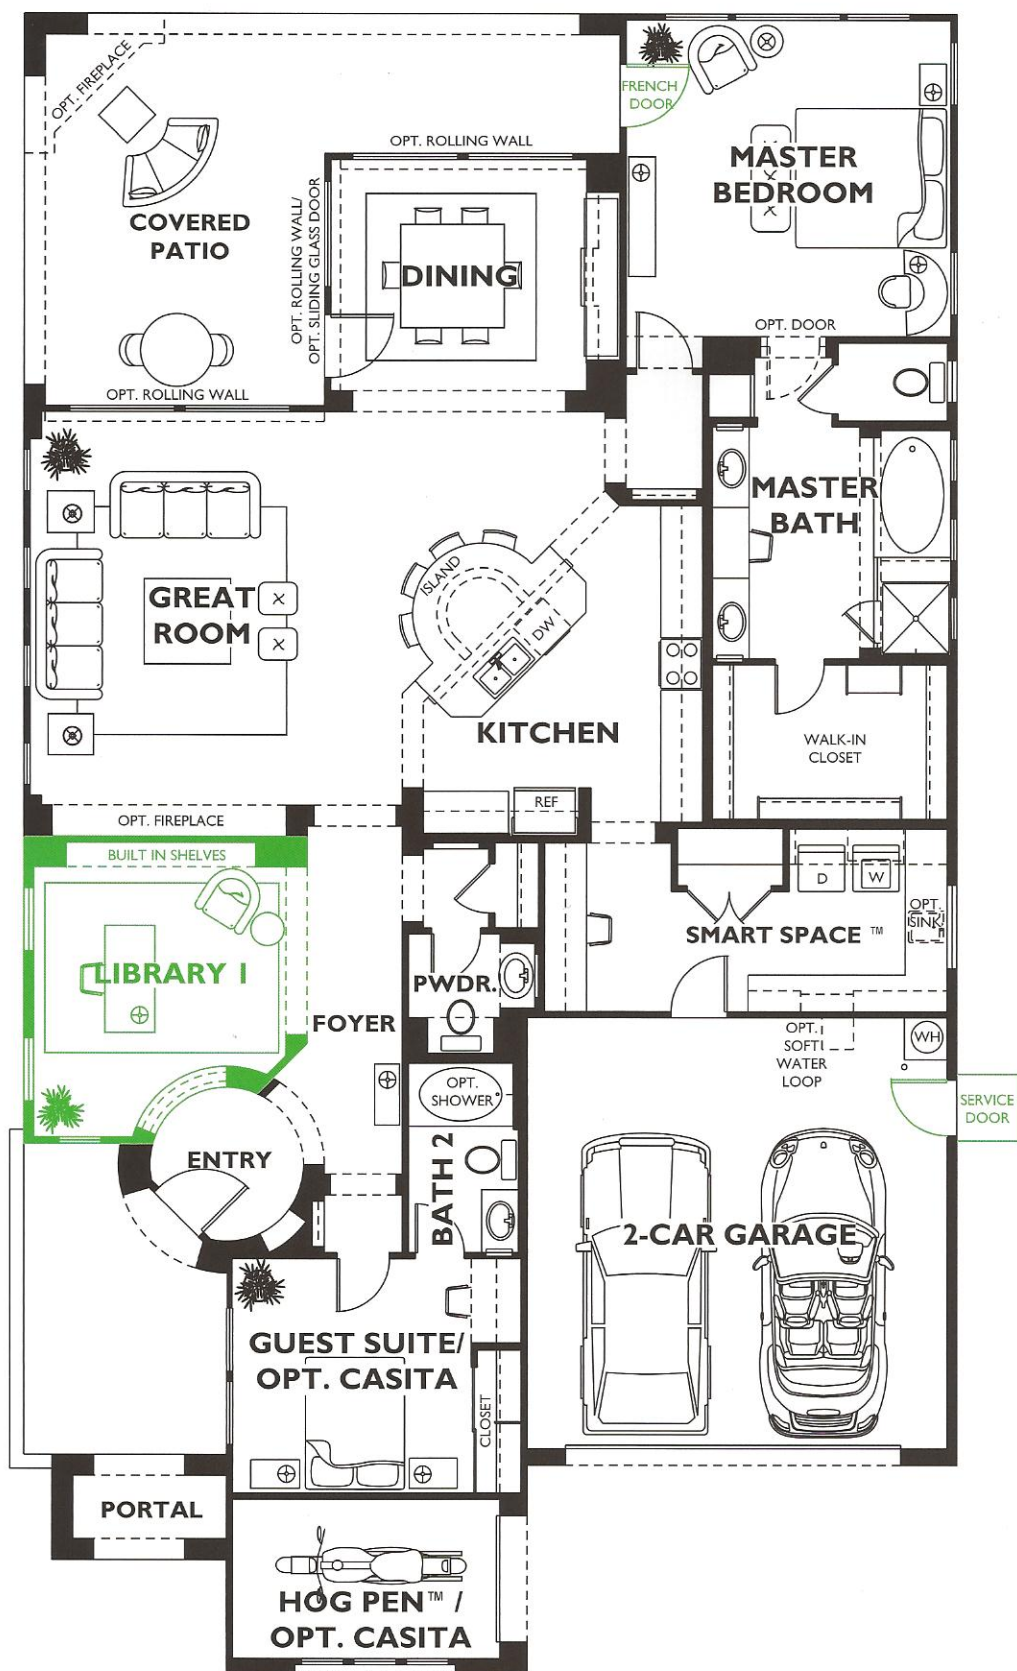

# Veritas Collection - Genova Plan 4560

Color indicates optional features as shown on Model Home. Options are not included in the base plan, please see community for details.

# Options

Optional Rolling Wall 3  
At Great Room

Optional Bedroom 3  
Ilo Library

Optional Rolling Wall 1  
At Dining

Optional Rolling Wall 2  
At Dining

Optional Framed Range Hood

Optional Fireplace  
At Great Room

Optional Fireplace  
At Covered Patio

Optional Shower  
at Bath 2

Optional Fireplace  
At Great Room

Optional Sliding Glass Door  
At Dining

Optional Casita 1  
Ilo 1-Car Garage

Optional Casita 2  
Ilo 1-Car Garage

Optional Casita 3  
Ilo 1-Car Garage

Optional Library 2

Optional Library 3