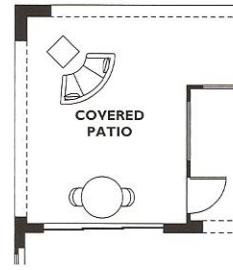

# Veritas Collection - Genova Plan 4560

Color indicates optional features as shown on Model Home. Options are not included in the base plan, please see community for details.

# Options

Optional Rolling Wall 3  
At Great Room

Optional Bedroom 3  
Ilo Library

Optional Rolling Wall 1  
At Dining

Optional Rolling Wall 2  
At Dining

Optional Framed Range Hood

Optional Fireplace  
At Great Room

Optional Fireplace  
At Covered Patio

Optional Shower  
at Bath 2

Optional Fireplace  
At Great Room

Optional Sliding Glass Door  
At Dining

Optional Casita 1  
Ilo 1-Car Garage

Optional Casita 2  
Ilo 1-Car Garage