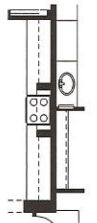

Veritas Collection - Genova Plan 4560

Color indicates optional features as shown on Model Home. Options are not included in the base plan, please see community for details.

Options

Optional Rolling Wall 3
At Great Room

Optional Bedroom 3
Ilo Library

Optional Rolling Wall 1
At Dining

Optional Rolling Wall 2
At Dining

Optional Framed Range Hood

Optional Fireplace
At Great Room

Optional Fireplace
At Covered Patio

Optional Shower
at Bath 2