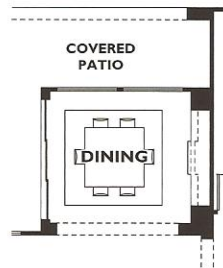

# Veritas Collection - Genova Plan 4560

Color indicates optional features as shown on Model Home. Options are not included in the base plan, please see community for details.

# Options

Optional Rolling Wall 3  
At Great Room

Optional Bedroom 3  
Ilo Library

Optional Rolling Wall 1  
At Dining

Optional Rolling Wall 2  
At Dining

Optional Framed Range Hood

Optional Fireplace  
At Great Room

Optional Fireplace  
At Covered Patio

Optional Shower  
at Bath 2

Optional Fireplace  
At Great Room

Optional Sliding Glass Door  
At Dining

Optional Casita 1  
Ilo 1-Car Garage

Optional Casita 2  
Ilo 1-Car Garage