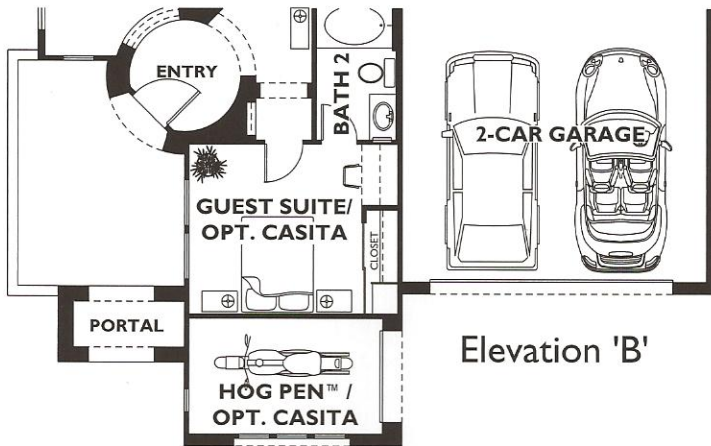

# Veritas Collection - Genova Plan 4560

Color indicates optional features as shown on Model Home. Options are not included in the base plan, please see community for details.

# Options

Optional Rolling Wall 3  
At Great Room

Optional Bedroom 3  
Ilo Library

Optional Rolling Wall 1  
At Dining

Optional Rolling Wall 2  
At Dining

Optional Framed Range Hood

Optional Fireplace  
At Great Room

Optional Fireplace  
At Covered Patio

Optional Shower  
at Bath 2

Optional Fireplace  
At Great Room

Optional Sliding Glass Door  
At Dining

Optional Casita 1  
Ilo 1-Car Garage

Optional Casita 2  
Ilo 1-Car Garage

Optional Casita 3  
Ilo 1-Car Garage

Optional Library 2

Optional Library 3