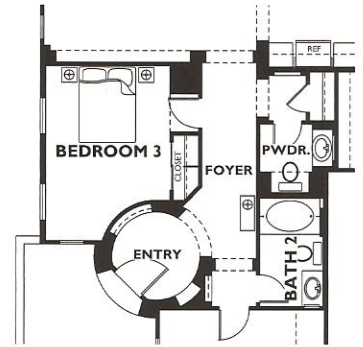

# Veritas Collection - Genova Plan 4560

Color indicates optional features as shown on Model Home. Options are not included in the base plan, please see community for details.

# Options

Optional Rolling Wall 3  
At Great Room

Optional Bedroom 3  
Ilo Library

Optional Rolling Wall 1  
At Dining

Optional Rolling Wall 2  
At Dining

Optional Framed Range Hood

Optional Fireplace  
At Great Room

Optional Fireplace  
At Covered Patio

Optional Shower  
at Bath 2

Optional Fireplace  
At Great Room

Optional Sliding Glass Door  
At Dining

Optional Casita 1  
Ilo 1-Car Garage

Optional Casita 2  
Ilo 1-Car Garage