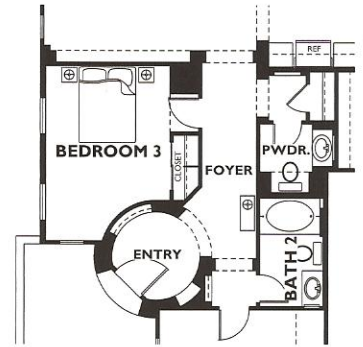

Veritas Collection - Genova Plan 4560

Color indicates optional features as shown on Model Home. Options are not included in the base plan, please see community for details.

Options

Optional Rolling Wall 3
At Great Room

Optional Bedroom 3
Ilo Library

Optional Rolling Wall 1
At Dining

Optional Rolling Wall 2
At Dining

Optional Framed Range Hood

Optional Fireplace
At Great Room

Optional Fireplace
At Covered Patio

Optional Shower
at Bath 2

Optional Fireplace
At Great Room

Optional Sliding Glass Door
At Dining

Optional Casita 1
Ilo 1-Car Garage

Optional Casita 2
Ilo 1-Car Garage

Optional Casita 3
Ilo 1-Car Garage

Optional Library 2

Optional Library 3