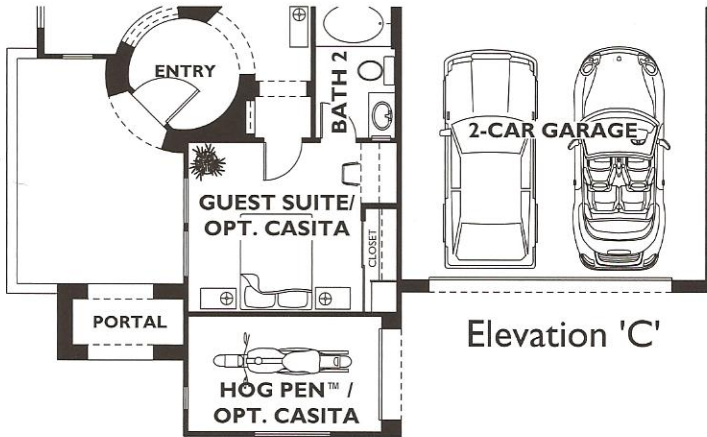

# Veritas Collection - Genova Plan 4560

Color indicates optional features as shown on Model Home. Options are not included in the base plan, please see community for details.

# Options

Optional Rolling Wall 3  
At Great Room

Optional Bedroom 3  
Ilo Library

Optional Rolling Wall 1  
At Dining

Optional Rolling Wall 2  
At Dining

Optional Framed Range Hood

Optional Fireplace  
At Great Room

Optional Fireplace  
At Covered Patio

Optional Shower  
at Bath 2

Optional Fireplace  
At Great Room

Optional Sliding Glass Door  
At Dining

Optional Casita 1  
Ilo 1-Car Garage

Optional Casita 2  
Ilo 1-Car Garage

Optional Casita 3  
Ilo 1-Car Garage

Optional Library 2

Optional Library 3