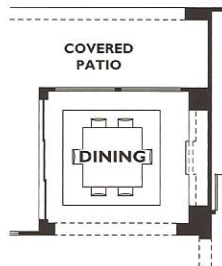

Veritas Collection - Genova Plan 4560

Color indicates optional features as shown on Model Home. Options are not included in the base plan, please see community for details.

Options

Optional Rolling Wall 3
At Great Room

Optional Bedroom 3
Ilo Library

Optional Rolling Wall 1
At Dining

Optional Rolling Wall 2
At Dining

Optional Framed Range Hood

Optional Fireplace
At Great Room

Optional Fireplace
At Covered Patio

Optional Shower
at Bath 2

Optional Fireplace
At Great Room

Optional Sliding Glass Door
At Dining

Optional Casita 1
Ilo 1-Car Garage

Optional Casita 2
Ilo 1-Car Garage

Optional Casita 3
Ilo 1-Car Garage

Optional Library 2

Optional Library 3