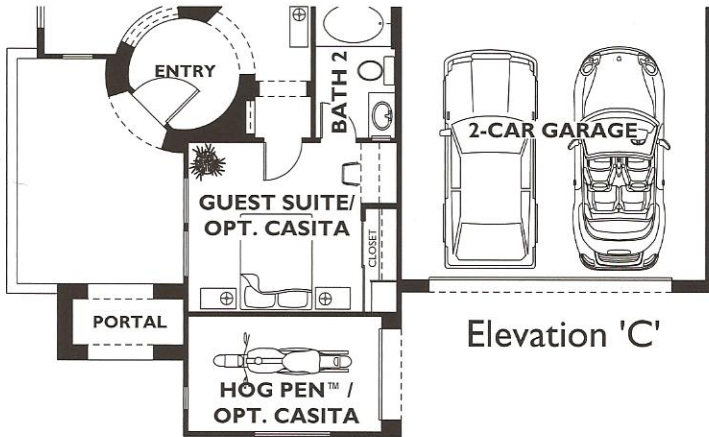

Veritas Collection - Genova Plan 4560

Color indicates optional features as shown on Model Home. Options are not included in the base plan, please see community for details.

Options

Optional Rolling Wall 3
At Great Room

Optional Bedroom 3
Ilo Library

Optional Rolling Wall 1
At Dining

Optional Rolling Wall 2
At Dining

Optional Framed Range Hood

Optional Fireplace
At Great Room

Optional Fireplace
At Covered Patio

Optional Shower
at Bath 2

Optional Fireplace
At Great Room

Optional Sliding Glass Door
At Dining

Optional Casita 1
Ilo 1-Car Garage

Optional Casita 2
Ilo 1-Car Garage

Optional Casita 3
Ilo 1-Car Garage

Optional Library 2

Optional Library 3