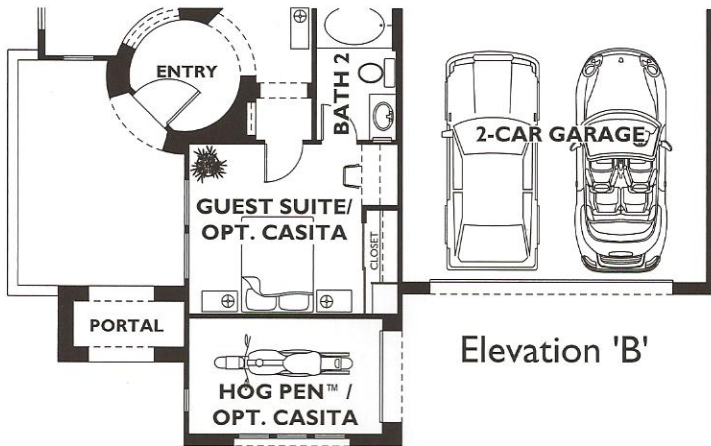

Veritas Collection - Genova Plan 4560

Color indicates optional features as shown on Model Home. Options are not included in the base plan, please see community for details.

Options

Optional Rolling Wall 3
At Great Room

Optional Bedroom 3
Ilo Library

Optional Rolling Wall 1
At Dining

Optional Rolling Wall 2
At Dining

Optional Framed Range Hood

Optional Fireplace
At Great Room

Optional Fireplace
At Covered Patio

Optional Shower
at Bath 2

Optional Fireplace
At Great Room

Optional Sliding Glass Door
At Dining

Optional Casita 1
Ilo 1-Car Garage

Optional Casita 2
Ilo 1-Car Garage

Optional Casita 3
Ilo 1-Car Garage

Optional Library 2

Optional Library 3