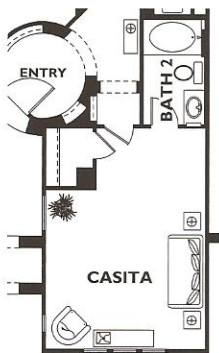

Veritas Collection - Genova Plan 4560

Color indicates optional features as shown on Model Home. Options are not included in the base plan, please see community for details.

Options

Optional Rolling Wall 3
At Great Room

Optional Bedroom 3
Ilo Library

Optional Rolling Wall 1
At Dining

Optional Rolling Wall 2
At Dining

Optional Framed Range Hood

Optional Fireplace
At Great Room

Optional Fireplace
At Covered Patio

Optional Shower
at Bath 2

Optional Fireplace
At Great Room

Optional Sliding Glass Door
At Dining

Optional Casita 1
Ilo 1-Car Garage

Optional Casita 2
Ilo 1-Car Garage

Optional Casita 3
Ilo 1-Car Garage

Optional Library 2

Optional Library 3