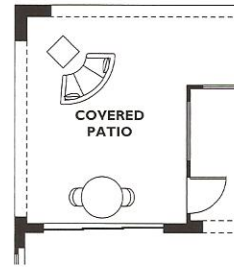

Veritas Collection - Genova Plan 4560

Color indicates optional features as shown on Model Home. Options are not included in the base plan, please see community for details.

Options

Optional Rolling Wall 3
At Great Room

Optional Bedroom 3
Ilo Library

Optional Rolling Wall 1
At Dining

Optional Rolling Wall 2
At Dining

Optional Framed Range Hood

Optional Fireplace
At Great Room

Optional Fireplace
At Covered Patio

Optional Shower
at Bath 2

Optional Fireplace
At Great Room

Optional Sliding Glass Door
At Dining

Optional Casita 1
Ilo 1-Car Garage

Optional Casita 2
Ilo 1-Car Garage

Optional Casita 3
Ilo 1-Car Garage

Optional Library 2

Optional Library 3