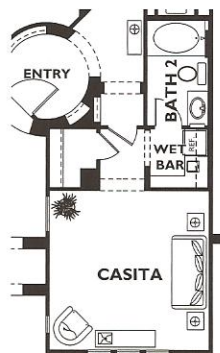

Veritas Collection - Genova Plan 4560

Color indicates optional features as shown on Model Home. Options are not included in the base plan, please see community for details.

Options

Optional Rolling Wall 3
At Great Room

Optional Bedroom 3
Ilo Library

Optional Rolling Wall 1
At Dining

Optional Rolling Wall 2
At Dining

Optional Framed Range Hood

Optional Fireplace
At Great Room

Optional Fireplace
At Covered Patio

Optional Shower
at Bath 2

Optional Fireplace
At Great Room

Optional Sliding Glass Door
At Dining

Optional Casita 1
Ilo 1-Car Garage

Optional Casita 2
Ilo 1-Car Garage

Optional Casita 3
Ilo 1-Car Garage

Optional Library 2

Optional Library 3