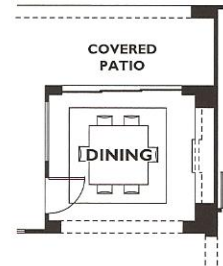

Veritas Collection - Genova Plan 4560

Color indicates optional features as shown on Model Home. Options are not included in the base plan, please see community for details.

Options

Optional Rolling Wall 3
At Great Room

Optional Bedroom 3
Ilo Library

Optional Rolling Wall 1
At Dining

Optional Rolling Wall 2
At Dining

Optional Framed Range Hood

Optional Fireplace
At Great Room

Optional Fireplace
At Covered Patio

Optional Shower
at Bath 2

Optional Fireplace
At Great Room

Optional Sliding Glass Door
At Dining

Optional Casita 1
Ilo 1-Car Garage

Optional Casita 2
Ilo 1-Car Garage

Optional Casita 3
Ilo 1-Car Garage

Optional Library 2

Optional Library 3