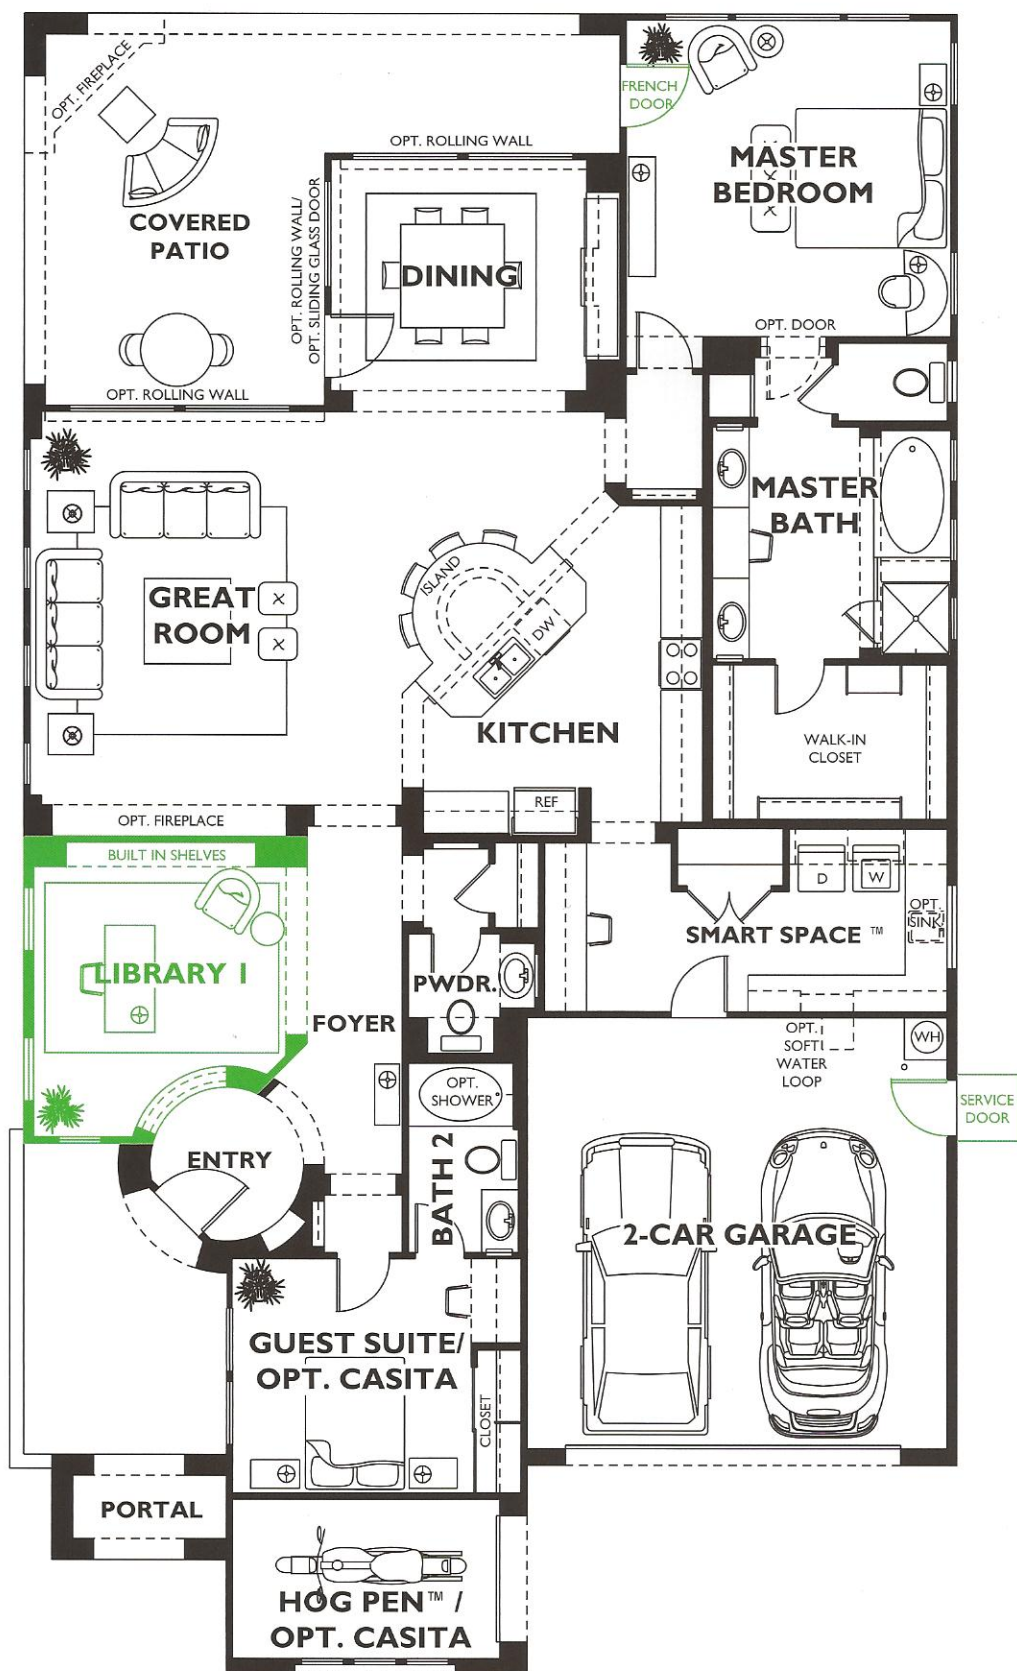

Veritas Collection - Genova Plan 4560

Color indicates optional features as shown on Model Home. Options are not included in the base plan, please see community for details.

Options

Optional Rolling Wall 3
At Great Room

Optional Bedroom 3
Ilo Library

Optional Rolling Wall 1
At Dining

Optional Rolling Wall 2
At Dining

Optional Framed Range Hood

Optional Fireplace
At Great Room

Optional Fireplace
At Covered Patio

Optional Shower
at Bath 2

Optional Fireplace
At Great Room

Optional Sliding Glass Door
At Dining

Optional Casita 1
Ilo 1-Car Garage

Optional Casita 2
Ilo 1-Car Garage

Optional Casita 3
Ilo 1-Car Garage

Optional Library 2

Optional Library 3