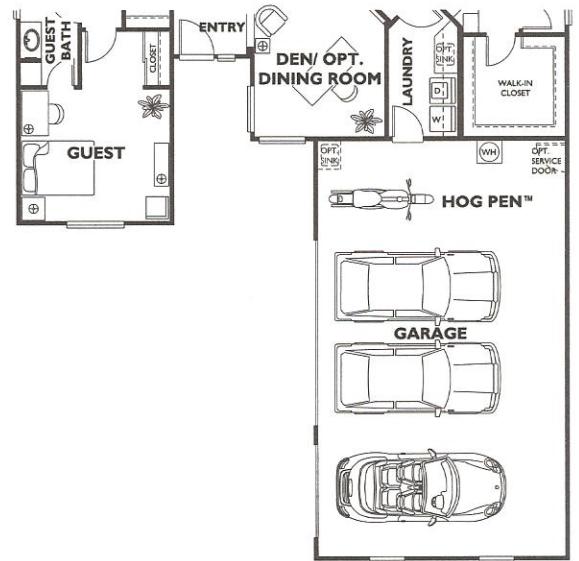

Veritas Collection - Libertas Plan 5000

Optional Casita

Optional
3 Car Side Load Garage

Optional Bay Window
At Master Suite

Optional Bay Window
At Morning Room

Trilogy
at Vistancia