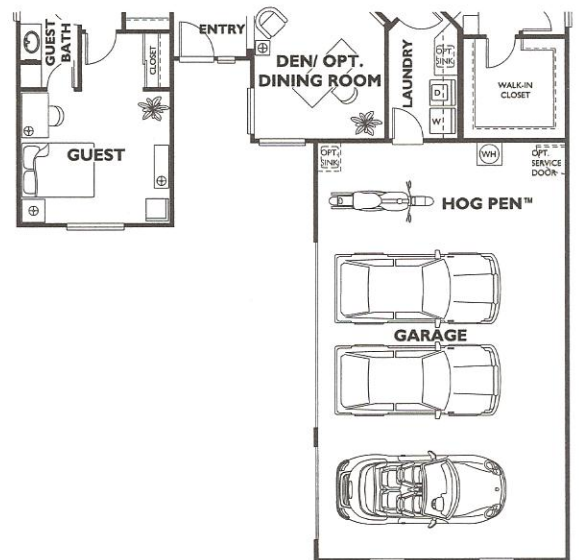

Veritas Collection - Libertas Plan 5000

Optional Casita

Optional
3 Car Side Load Garage

Optional Bay Window
At Master Suite

Optional Bay Window
At Morning Room

Trilogy
at Vistancia