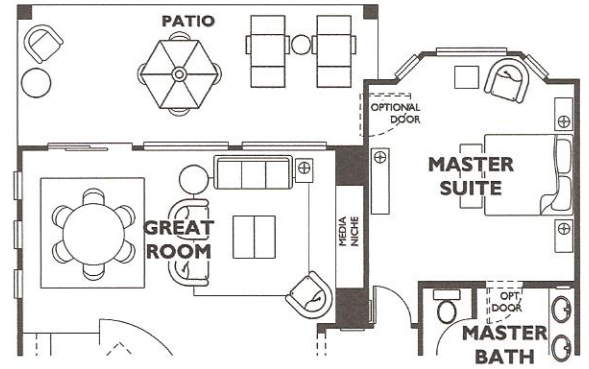

Natura Collection - Rivas Plan 4020

Optional Bay window
At Master Suite

Optional Bay window
At Guest

Optional Media Niche
At Great Room

Optional Fireplace
At Great Room

Trilogy
at Vistancia