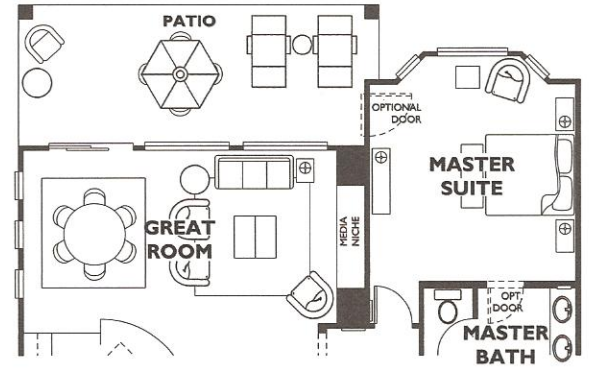

Natura Collection - Rivas Plan 4020

Optional Bay window
At Master Suite

Optional Bay window
At Guest

Optional Media Niche
At Great Room

Optional Fireplace
At Great Room

Trilogy
at Vistancia