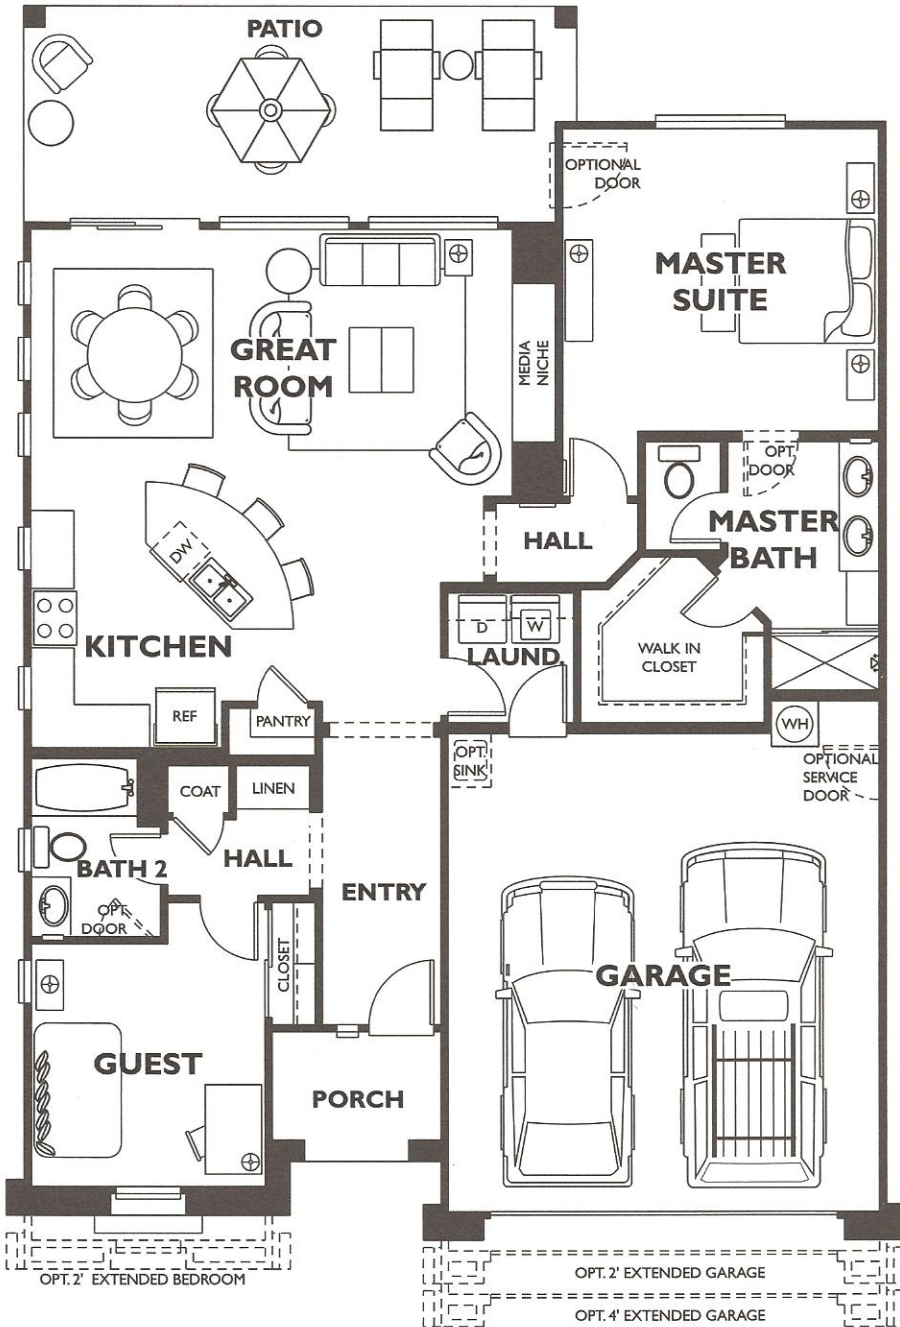

Natura Collection - Rivas Plan 4020

Optional Bay window
At Master Suite

Optional Bay window
At Guest

Optional Media Niche
At Great Room

Optional Fireplace
At Great Room

Trilogy
at Vistancia