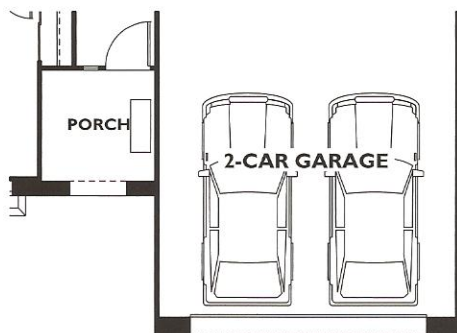

Natura Collection - St. Tropez Plan 4038

Color indicates optional features as shown on Model Home. Options are not included in the base plan, please see community for details.

Options

Elevation 'B'

Optional 2'-0" Garage Extension
At Elevation 'B' & 'C'

Elevation 'C'

Optional 4'-0" Garage Extension
At Elevation 'B'

Optional Sliding
French Door
At Dining

Optional Expanded
Laundry

Optional 2'-0" Garage Extension
At Elevation 'A'

Optional Tub/
Shower Combo
At Master Bath

Optional Shower
At Bath 2

Optional 4'-0" Garage Extension
At Elevation 'A' & 'C'

Optional Fireplace

Optional Rolling Wall