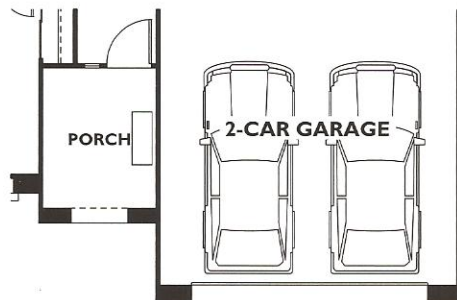

# Natura Collection - St. Tropez Plan 4038

Color indicates optional features as shown on Model Home. Options are not included in the base plan, please see community for details.

# Options

Elevation 'B'

Optional 2'-0" Garage Extension  
At Elevation 'B' & 'C'

Elevation 'C'

Optional 4'-0" Garage Extension  
At Elevation 'B'

Optional Sliding  
French Door  
At Dining

Optional Expanded  
Laundry