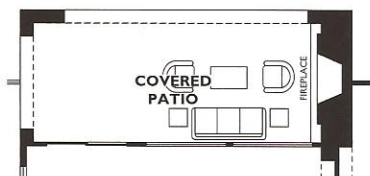

Optional Fireplace