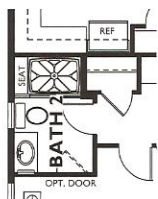

Natura Collection - St. Tropez Plan 4038

Color indicates optional features as shown on Model Home. Options are not included in the base plan, please see community for details.

Options

Elevation 'B'

Optional 2'-0" Garage Extension
At Elevation 'B' & 'C'

Elevation 'C'

Optional 4'-0" Garage Extension
At Elevation 'B'

Optional Sliding
French Door
At Dining

Optional Expanded
Laundry

Optional 2'-0" Garage Extension
At Elevation 'A'

Optional Tub/
Shower Combo
At Master Bath

Optional Shower
At Bath 2

Optional 4'-0" Garage Extension
At Elevation 'A' & 'C'

Optional Fireplace

Optional Rolling Wall