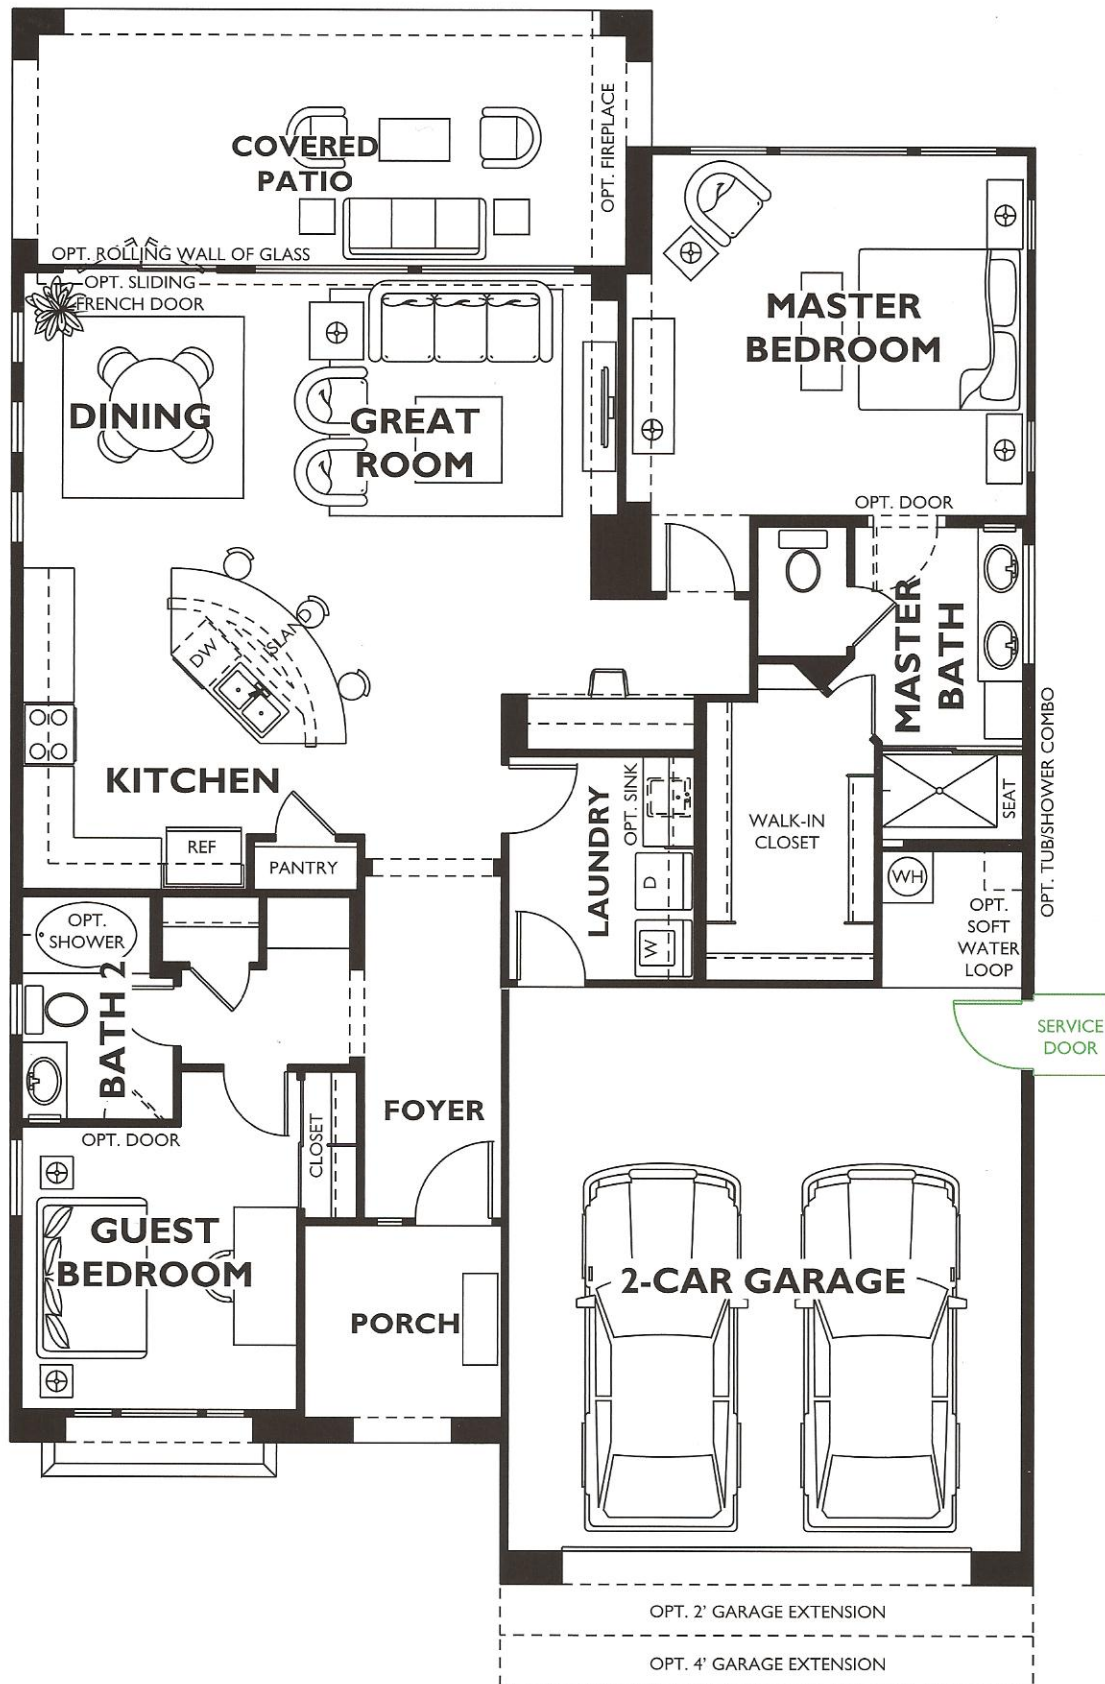

# Natura Collection - St. Tropez Plan 4038

Color indicates optional features as shown on Model Home. Options are not included in the base plan, please see community for details.

# Options

Elevation 'B'

Optional 2'-0" Garage Extension  
At Elevation 'B' & 'C'

Elevation 'C'

Optional 4'-0" Garage Extension  
At Elevation 'B'

Optional Sliding  
French Door  
At Dining

Optional Expanded  
Laundry

Optional 2'-0" Garage Extension  
At Elevation 'A'

Optional Tub/  
Shower Combo  
At Master Bath

Optional Shower  
At Bath 2

Optional 4'-0" Garage Extension  
At Elevation 'A' & 'C'

Optional Fireplace

Optional Rolling Wall