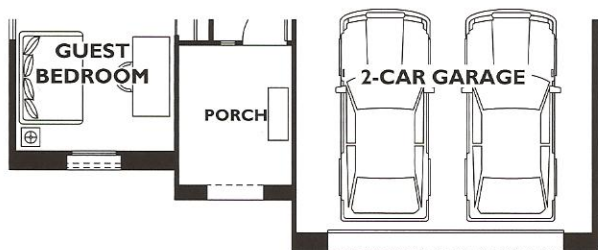

Natura Collection - St. Tropez Plan 4038

Color indicates optional features as shown on Model Home. Options are not included in the base plan, please see community for details.

Options

Elevation 'B'

Optional 2'-0" Garage Extension
At Elevation 'B' & 'C'

Elevation 'C'

Optional 4'-0" Garage Extension
At Elevation 'B'

Optional Sliding
French Door
At Dining

Optional Expanded
Laundry

Optional 2'-0" Garage Extension
At Elevation 'A'

Optional Tub/
Shower Combo
At Master Bath