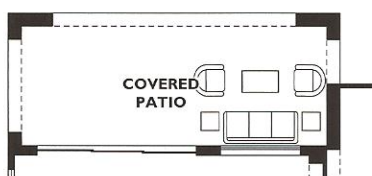

Optional Rolling Wall