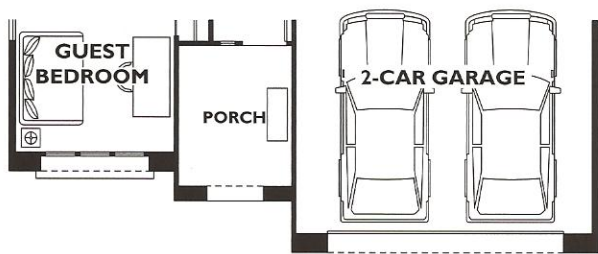

Natura Collection - St. Tropez Plan 4038

Color indicates optional features as shown on Model Home. Options are not included in the base plan, please see community for details.

Options

Elevation 'B'

Optional 2'-0" Garage Extension
At Elevation 'B' & 'C'

Elevation 'C'

Optional 4'-0" Garage Extension
At Elevation 'B'

Optional Sliding
French Door
At Dining

Optional Expanded
Laundry

Optional 2'-0" Garage Extension
At Elevation 'A'

Optional Tub/
Shower Combo
At Master Bath