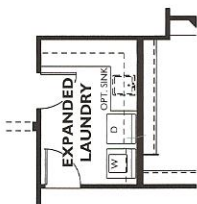

Natura Collection - St. Tropez Plan 4038

Color indicates optional features as shown on Model Home. Options are not included in the base plan, please see community for details.

Options

Elevation 'B'

Optional 2'-0" Garage Extension
At Elevation 'B' & 'C'

Elevation 'C'

Optional 4'-0" Garage Extension
At Elevation 'B'

Optional Sliding
French Door
At Dining

Optional Expanded
Laundry

Optional 2'-0" Garage Extension
At Elevation 'A'

Optional Tub/
Shower Combo
At Master Bath