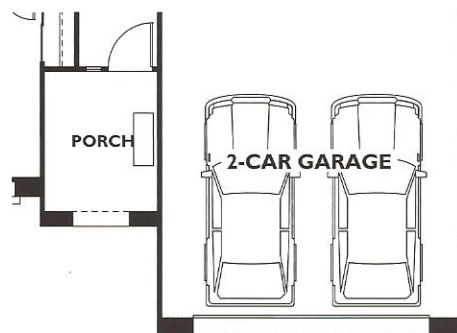

Natura Collection - St. Tropez Plan 4038

Color indicates optional features as shown on Model Home. Options are not included in the base plan, please see community for details.

Options

Elevation 'B'

Optional 2'-0" Garage Extension
At Elevation 'B' & 'C'

Elevation 'C'

Optional 4'-0" Garage Extension
At Elevation 'B'

Optional Sliding
French Door
At Dining

Optional Expanded
Laundry

Optional 2'-0" Garage Extension
At Elevation 'A'

Optional Tub/
Shower Combo
At Master Bath