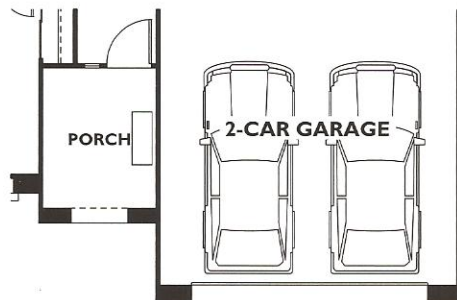

Natura Collection - St. Tropez Plan 4038

Color indicates optional features as shown on Model Home. Options are not included in the base plan, please see community for details.

Options

Elevation 'B'

Optional 2'-0" Garage Extension
At Elevation 'B' & 'C'

Elevation 'C'

Optional 4'-0" Garage Extension
At Elevation 'B'

Optional Sliding
French Door
At Dining

Optional Expanded
Laundry

Optional 2'-0" Garage Extension
At Elevation 'A'

Optional Tub/
Shower Combo
At Master Bath