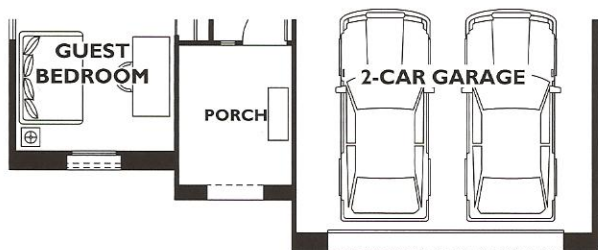

# Natura Collection - St. Tropez Plan 4038

Color indicates optional features as shown on Model Home. Options are not included in the base plan, please see community for details.

# Options

Elevation 'B'

Optional 2'-0" Garage Extension  
At Elevation 'B' & 'C'

Elevation 'C'

Optional 4'-0" Garage Extension  
At Elevation 'B'

Optional Sliding  
French Door  
At Dining

Optional Expanded  
Laundry