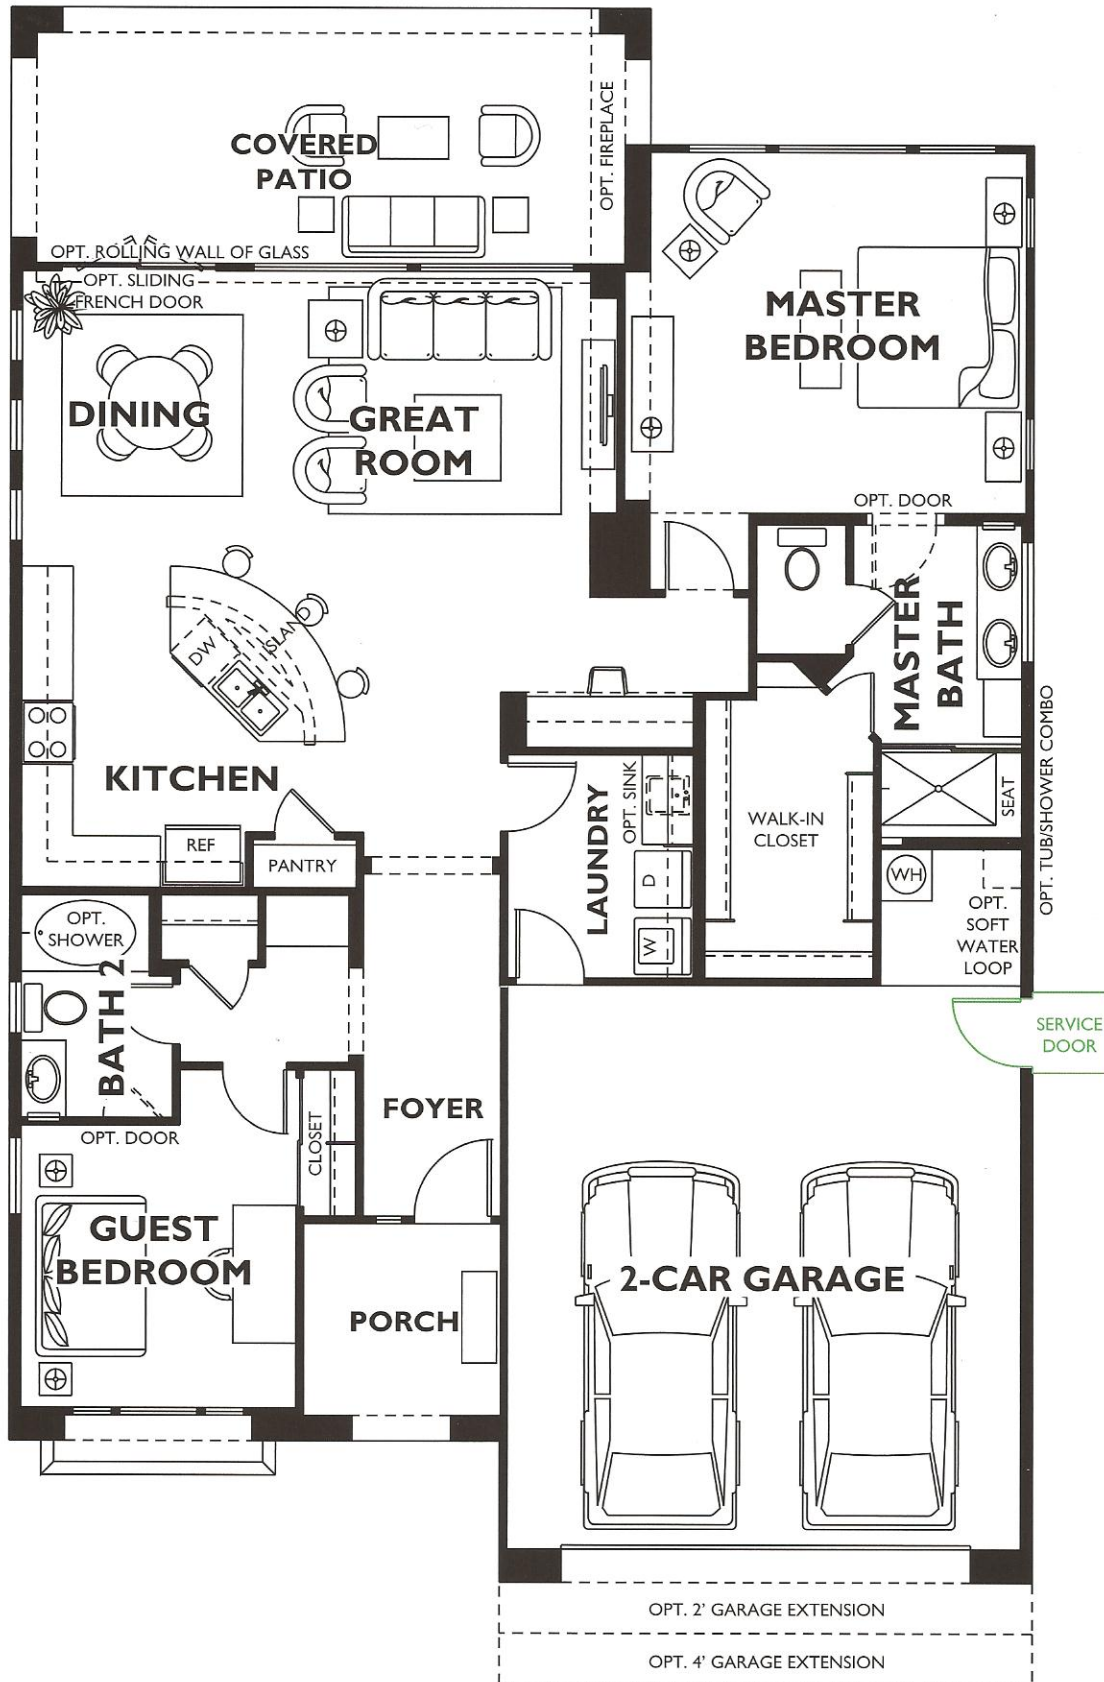

Natura Collection - St. Tropez Plan 4038

Color indicates optional features as shown on Model Home. Options are not included in the base plan, please see community for details.

Options

Elevation 'B'

Optional 2'-0" Garage Extension
At Elevation 'B' & 'C'

Elevation 'C'

Optional 4'-0" Garage Extension
At Elevation 'B'

Optional Sliding
French Door
At Dining

Optional Expanded
Laundry

Optional 2'-0" Garage Extension
At Elevation 'A'

Optional Tub/
Shower Combo
At Master Bath

Optional Shower
At Bath 2

Optional 4'-0" Garage Extension
At Elevation 'A' & 'C'

Optional Fireplace

Optional Rolling Wall