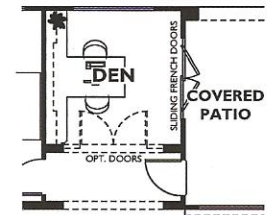

Natura Collection - Monaco Plan 4051

Color indicates optional features as shown on Model Home. Options are not included in the base plan, please see community for details.

Options

Elevation 'B'

Optional 2'-0" Garage Extension

Optional Sliding French Doors At Den

Elevation 'C'

Optional Sliding French Doors At Nook (Elevation 'A' & 'B' only)

Optional Shower At Bath 2

Optional Single French Door At Nook (Elevation 'B' only)

Optional Double French Doors At Nook (Elevation 'A' only)