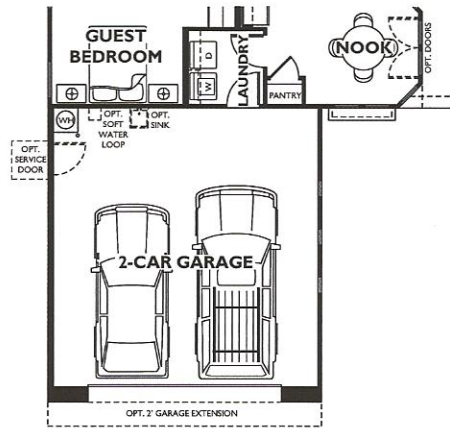

Natura Collection - Monaco Plan 4051

Color indicates optional features as shown on Model Home. Options are not included in the base plan, please see community for details.

Options

Elevation 'B'

Optional 2'-0" Garage Extension

Optional Sliding French Doors At Den

Elevation 'C'

Optional Sliding French Doors At Nook (Elevation 'A' & 'B' only)

Optional Shower At Bath 2

Optional Single French Door At Nook (Elevation 'B' only)

Optional Double French Doors At Nook (Elevation 'A' only)