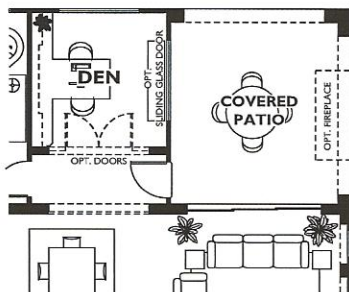

Natura Collection - Monaco Plan 4051

Color indicates optional features as shown on Model Home. Options are not included in the base plan, please see community for details.

Options

Elevation 'B'

Optional 2'-0" Garage Extension

Optional Sliding French Doors At Den

Elevation 'C'

Optional Sliding French Doors At Nook (Elevation 'A' & 'B' only)

Optional Shower At Bath 2

Optional Single French Door At Nook (Elevation 'B' only)

Optional Double French Doors At Nook (Elevation 'A' only)

Optional Fireplace At Covered Deck

Optional Tub/Shower Combo At Master Bath

Optional Rolling Wall

Optional Master Retreat 1
llo Bedroom 2

Optional Master Retreat 2
llo Bedroom 2

Optional Sliding Glass Doors At Den