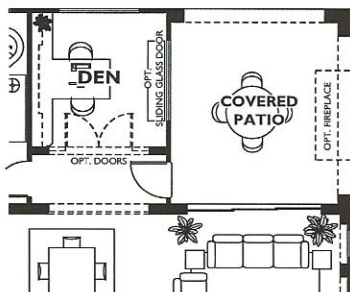

Natura Collection - Monaco Plan 4051

Color indicates optional features as shown on Model Home. Options are not included in the base plan, please see community for details.

Options

Elevation 'B'

Optional 2'-0" Garage Extension

Optional Sliding French Doors At Den

Elevation 'C'

Optional Sliding French Doors At Nook (Elevation 'A' & 'B' only)

Optional Shower At Bath 2

Optional Single French Door At Nook (Elevation 'B' only)

Optional Double French Doors At Nook (Elevation 'A' only)

Optional Fireplace At Covered Deck

Optional Tub/Shower Combo At Master Bath

Optional Rolling Wall

Optional Master Retreat 1
llo Bedroom 2

Optional Master Retreat 2
llo Bedroom 2

Optional Sliding Glass Doors At Den