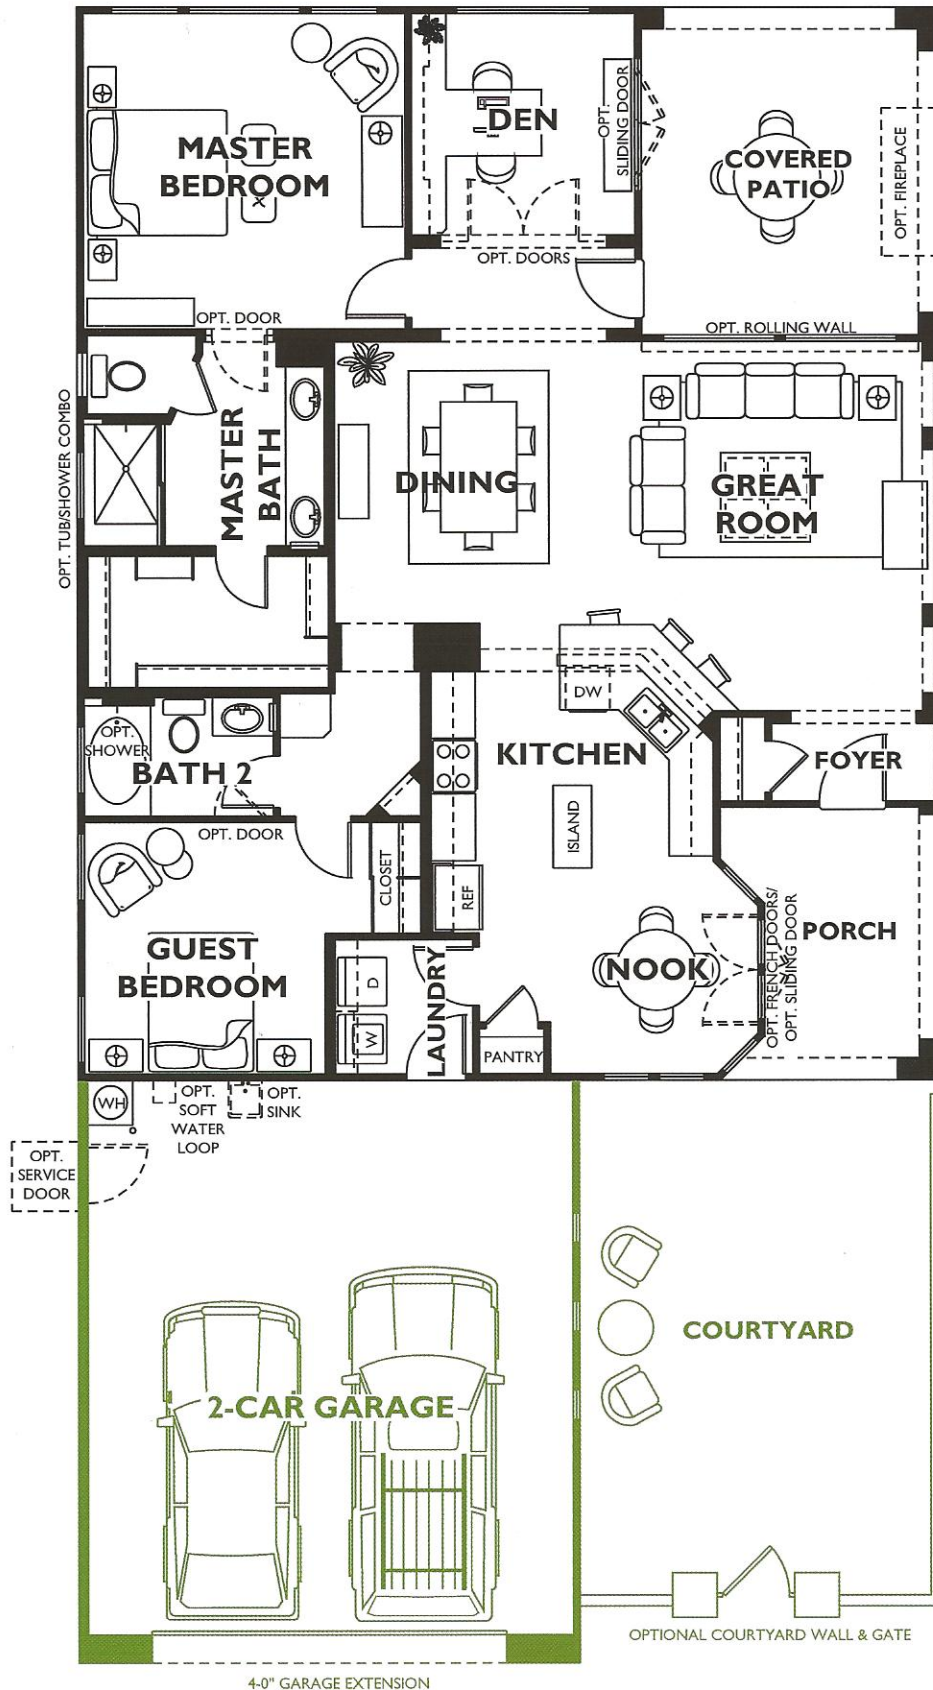

Natura Collection - Monaco Plan 4051

Color indicates optional features as shown on Model Home. Options are not included in the base plan, please see community for details.

Options

Elevation 'B'

Optional 2'-0" Garage Extension

Optional Sliding French Doors At Den

Elevation 'C'

Optional Sliding French Doors At Nook (Elevation 'A' & 'B' only)

Optional Shower At Bath 2

Optional Single French Door At Nook (Elevation 'B' only)

Optional Double French Doors At Nook (Elevation 'A' only)

Optional Fireplace At Covered Deck

Optional Tub/Shower Combo At Master Bath

Optional Rolling Wall

Optional Master Retreat 1
llo Bedroom 2

Optional Master Retreat 2
llo Bedroom 2

Optional Sliding Glass Doors At Den