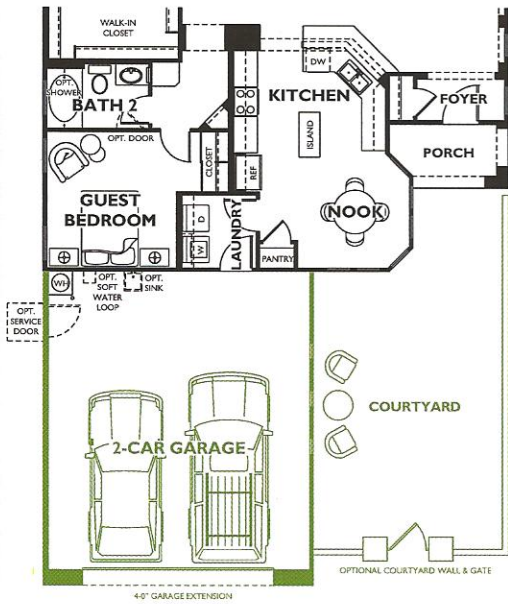

Natura Collection - Monaco Plan 4051

Color indicates optional features as shown on Model Home. Options are not included in the base plan, please see community for details.

Options

Elevation 'B'

Optional 2'-0" Garage Extension

Optional Sliding French Doors At Den

Elevation 'C'

Optional Sliding French Doors At Nook (Elevation 'A' & 'B' only)

Optional Shower At Bath 2

Optional Single French Door At Nook (Elevation 'B' only)

Optional Double French Doors At Nook (Elevation 'A' only)

Optional Fireplace At Covered Deck

Optional Tub/Shower Combo At Master Bath

Optional Rolling Wall

Optional Master Retreat 1
llo Bedroom 2

Optional Master Retreat 2
llo Bedroom 2

Optional Sliding Glass Doors At Den