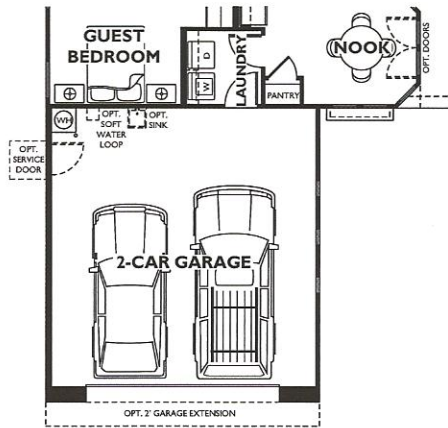

Natura Collection - Monaco Plan 4051

Color indicates optional features as shown on Model Home. Options are not included in the base plan, please see community for details.

Options

Elevation 'B'

Optional 2'-0" Garage Extension

Optional Sliding French Doors At Den

Elevation 'C'

Optional Sliding French Doors At Nook (Elevation 'A' & 'B' only)

Optional Shower At Bath 2

Optional Single French Door At Nook (Elevation 'B' only)

Optional Double French Doors At Nook (Elevation 'A' only)