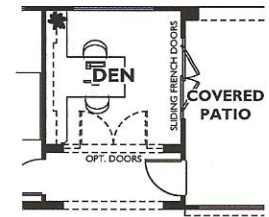

Natura Collection - Monaco Plan 4051

Color indicates optional features as shown on Model Home. Options are not included in the base plan, please see community for details.

Options

Elevation 'B'

Optional 2'-0" Garage Extension

Optional Sliding French Doors At Den

Elevation 'C'

Optional Sliding French Doors At Nook (Elevation 'A' & 'B' only)

Optional Shower At Bath 2

Optional Single French Door At Nook (Elevation 'B' only)

Optional Double French Doors At Nook (Elevation 'A' only)