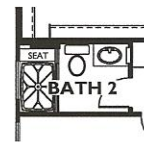

Natura Collection - Monaco Plan 4051

Color indicates optional features as shown on Model Home. Options are not included in the base plan, please see community for details.

Options

Elevation 'B'

Optional 2'-0" Garage Extension

Optional Sliding French Doors At Den

Elevation 'C'

Optional Sliding French Doors At Nook (Elevation 'A' & 'B' only)

Optional Shower At Bath 2

Optional Single French Door At Nook (Elevation 'B' only)

Optional Double French Doors At Nook (Elevation 'A' only)