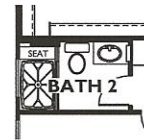

Natura Collection - Monaco Plan 4051

Color indicates optional features as shown on Model Home. Options are not included in the base plan, please see community for details.

Options

Elevation 'B'

Optional 2'-0" Garage Extension

Optional Sliding French Doors At Den

Elevation 'C'

Optional Sliding French Doors At Nook (Elevation 'A' & 'B' only)

Optional Shower At Bath 2

Optional Single French Door At Nook (Elevation 'B' only)

Optional Double French Doors At Nook (Elevation 'A' only)