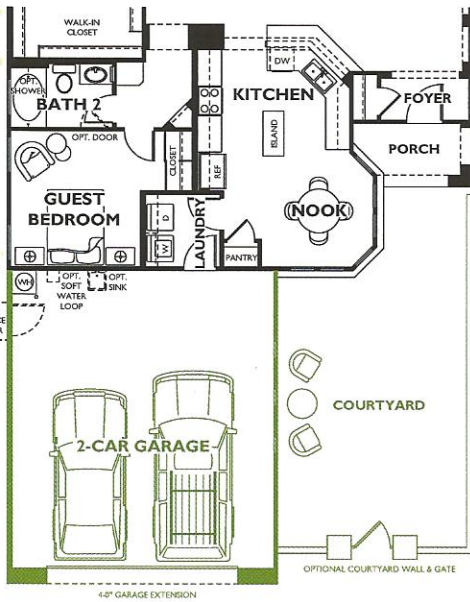

Natura Collection - Monaco Plan 4051

Color indicates optional features as shown on Model Home. Options are not included in the base plan, please see community for details.

Options

Elevation 'B'

Optional 2'-0" Garage Extension

Optional Sliding French Doors At Den

Elevation 'C'

Optional Sliding French Doors At Nook (Elevation 'A' & 'B' only)

Optional Shower At Bath 2

Optional Single French Door At Nook (Elevation 'B' only)

Optional Double French Doors At Nook (Elevation 'A' only)

Optional Fireplace At Covered Deck

Optional Tub/Shower Combo At Master Bath

Optional Rolling Wall

Optional Master Retreat 1
llo Bedroom 2

Optional Master Retreat 2
llo Bedroom 2

Optional Sliding Glass Doors At Den