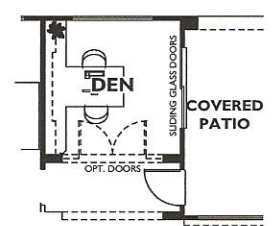

Optional Sliding French Doors At Den

Elevation 'C'

Optional Sliding French Doors At Nook (Elevation 'A' & 'B' only)

Optional Shower At Bath 2

Optional Single French Door At Nook (Elevation 'B' only)

Optional Double French Doors At Nook (Elevation 'A' only)

Optional Fireplace At Covered Deck

Optional Tub/Shower Combo At Master Bath

Optional Rolling Wall

Optional Master Retreat 1
llo Bedroom 2

Optional Master Retreat 2
llo Bedroom 2

Optional Sliding Glass Doors At Den